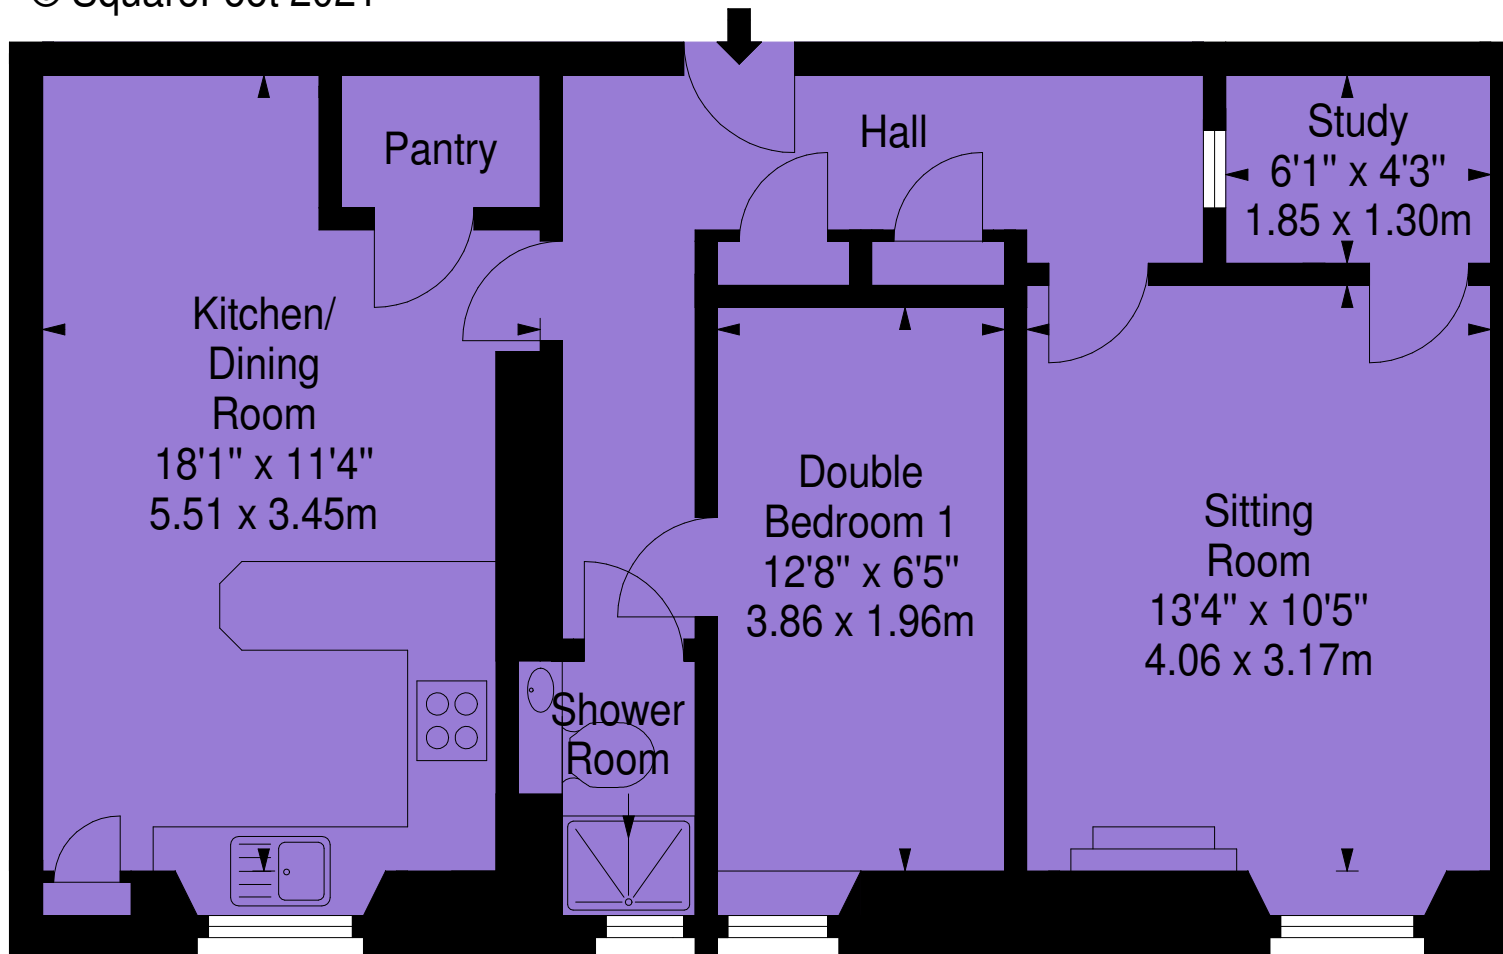

14 F2 Temple Park Crescent, EH11 1HT

Approx. Gross Internal Area
603 Sq Ft - 56.02 Sq M
For identification only. Not to scale.
© SquareFoot 2021

First Floor