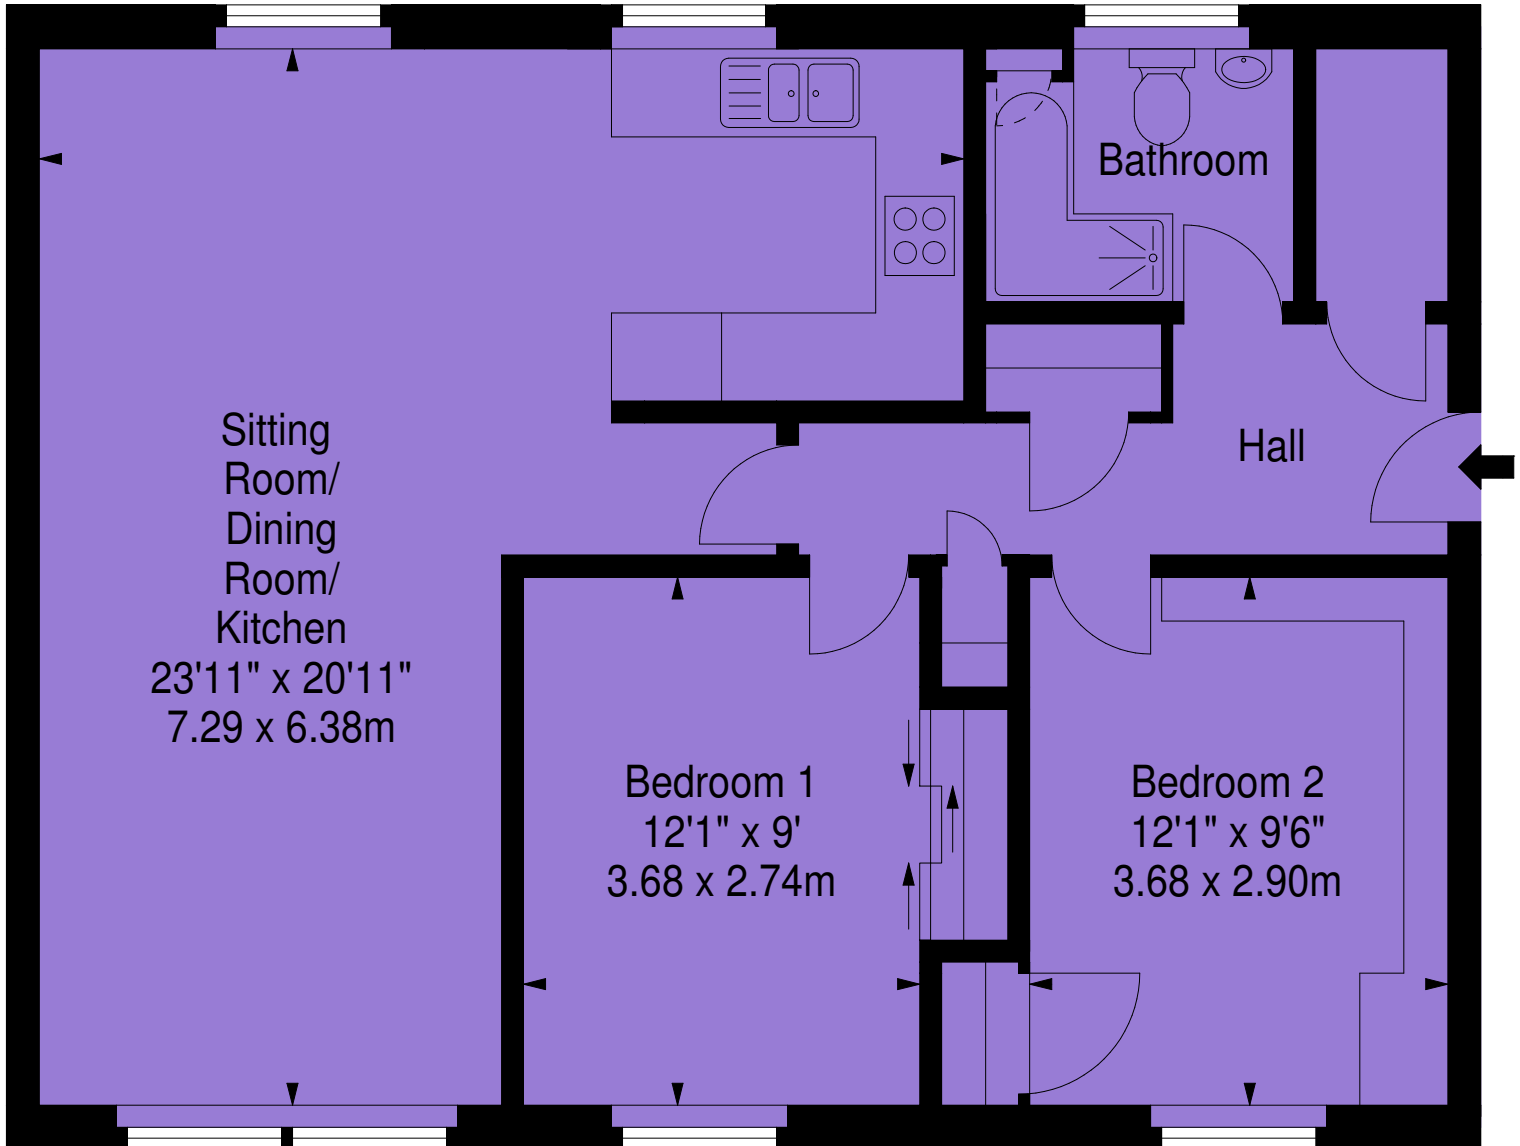

**13/9 Eildon Terrace,
Edinburgh,
Midlothian, EH3 5NL**

SquareFoot

Approx. Gross Internal Area
768 Sq Ft - 71.35 Sq M
For identification only. Not to scale.
© SquareFoot 2020

Second Floor