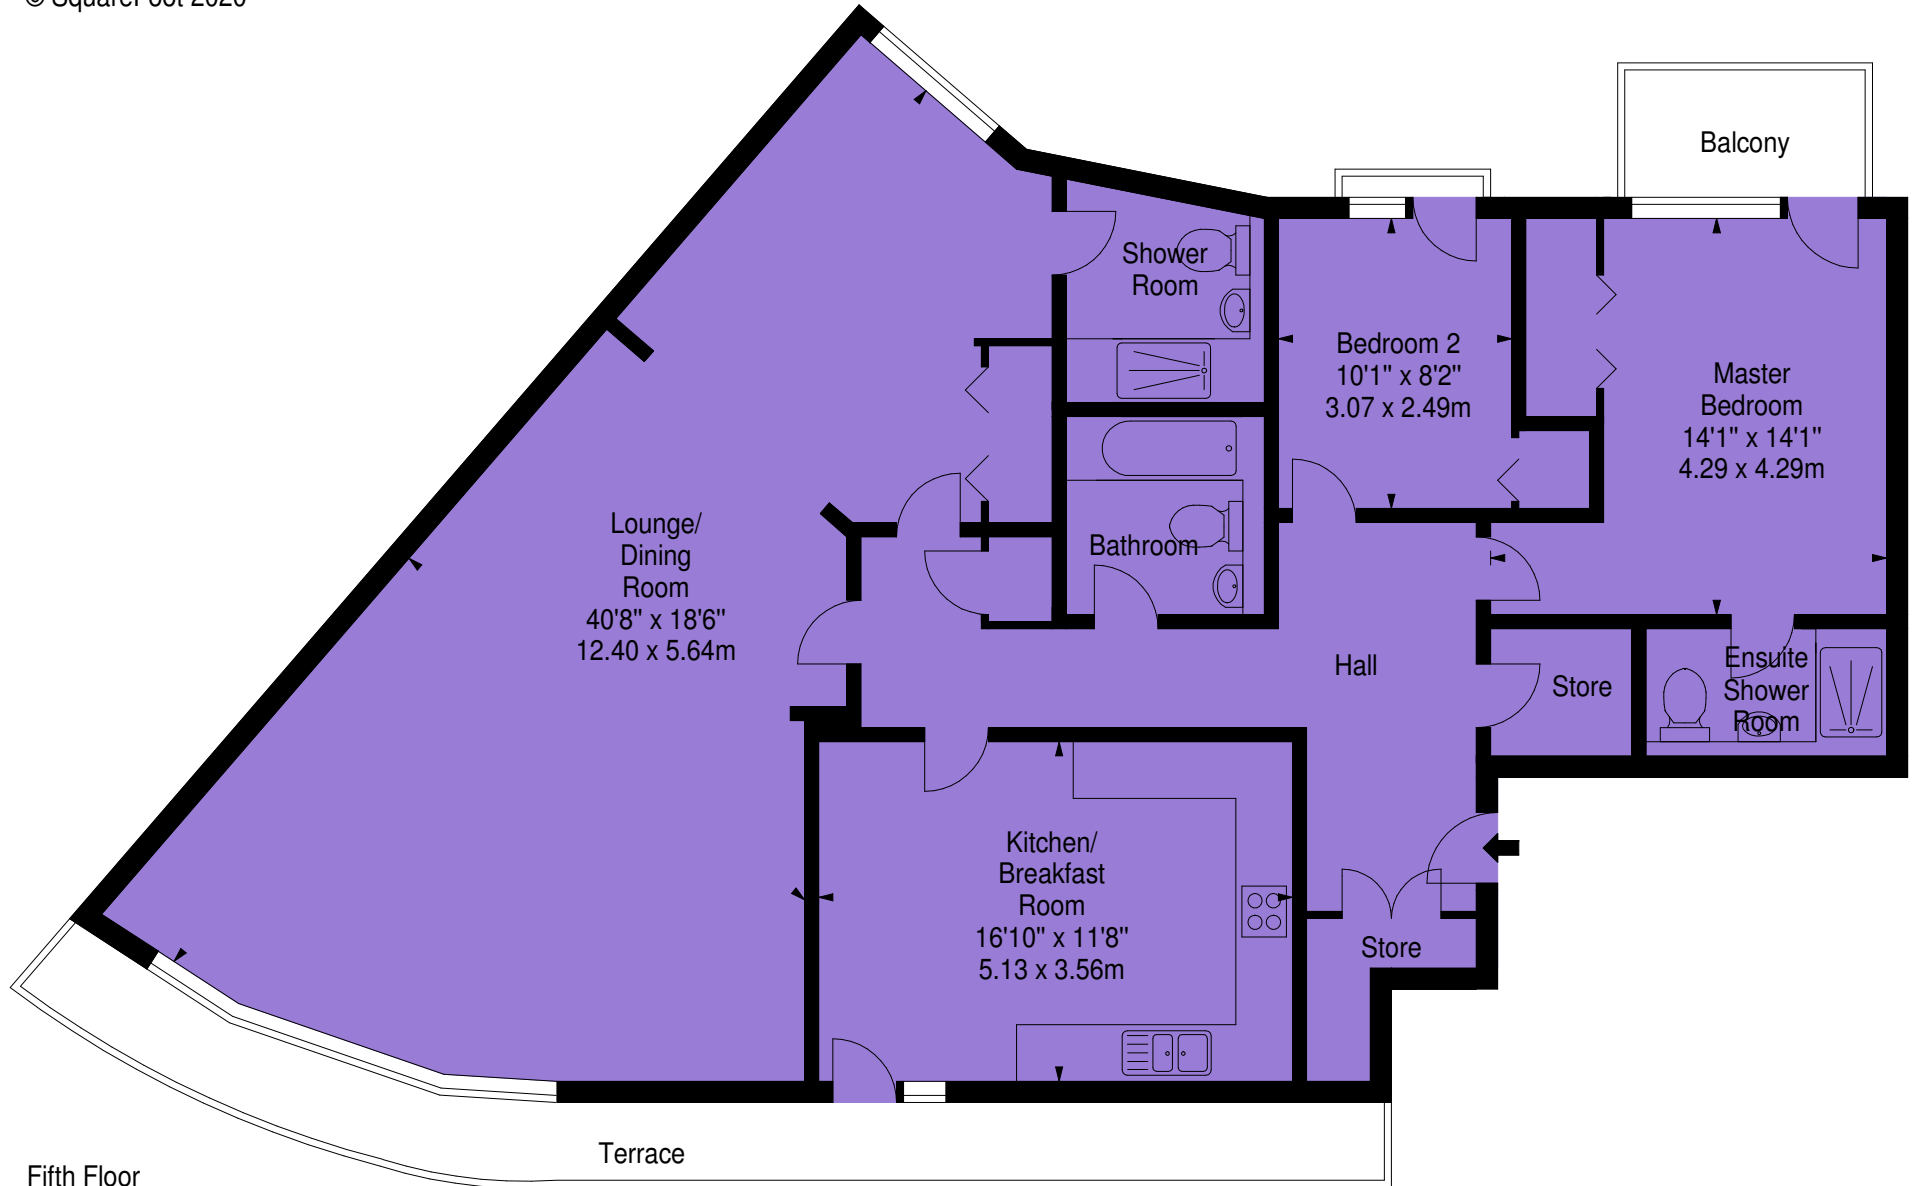

171 F13 Lower Granton Road,
Edinburgh, EH5 1GL

Approx. Gross Internal Area
1498 Sq Ft - 139.16 Sq M
For identification only. Not to scale.
© SquareFoot 2020

Fifth Floor