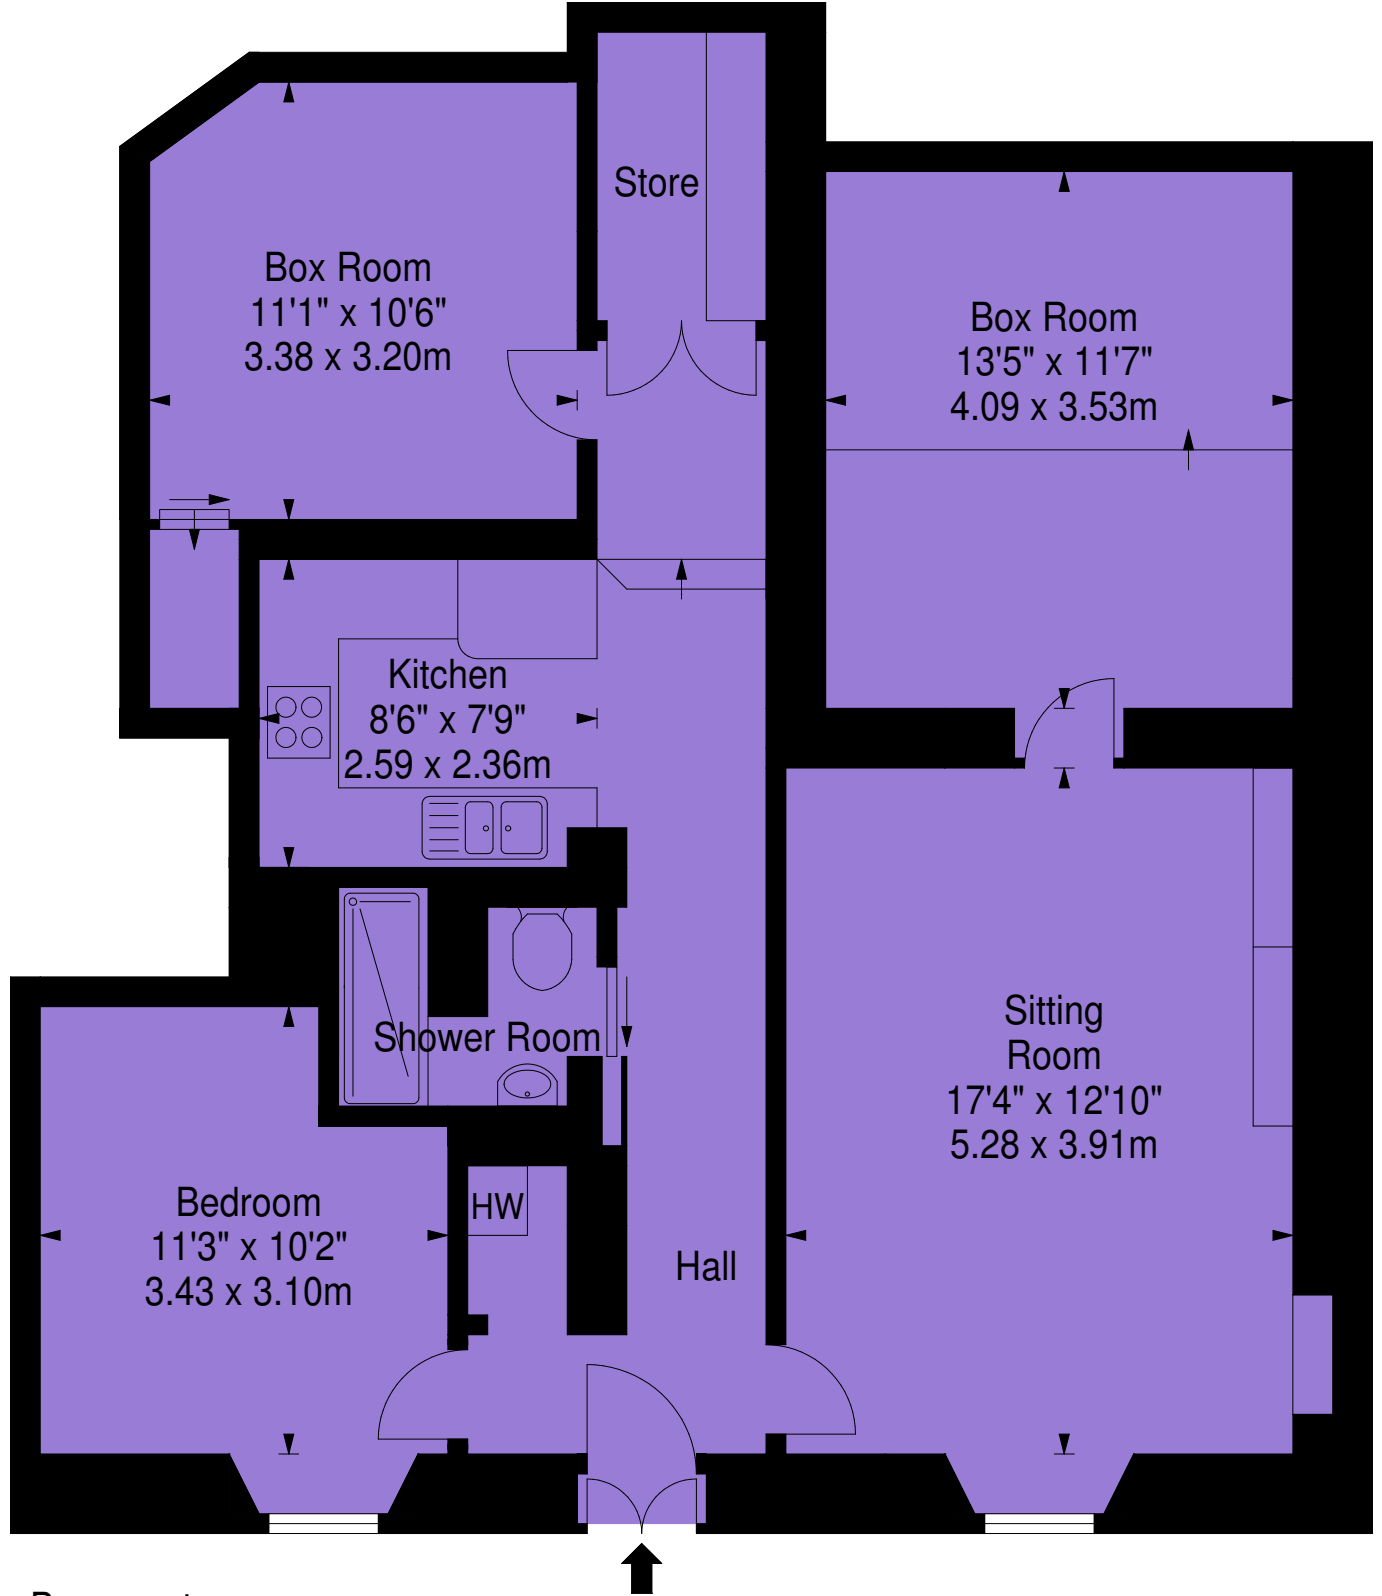

Cumberland Street,  
North East Lane,  
Edinburgh, EH3 6SB

Approx. Gross Internal Area  
989 Sq Ft - 91.88 Sq M  
For identification only. Not to scale.  
© SquareFoot 2020

Basement