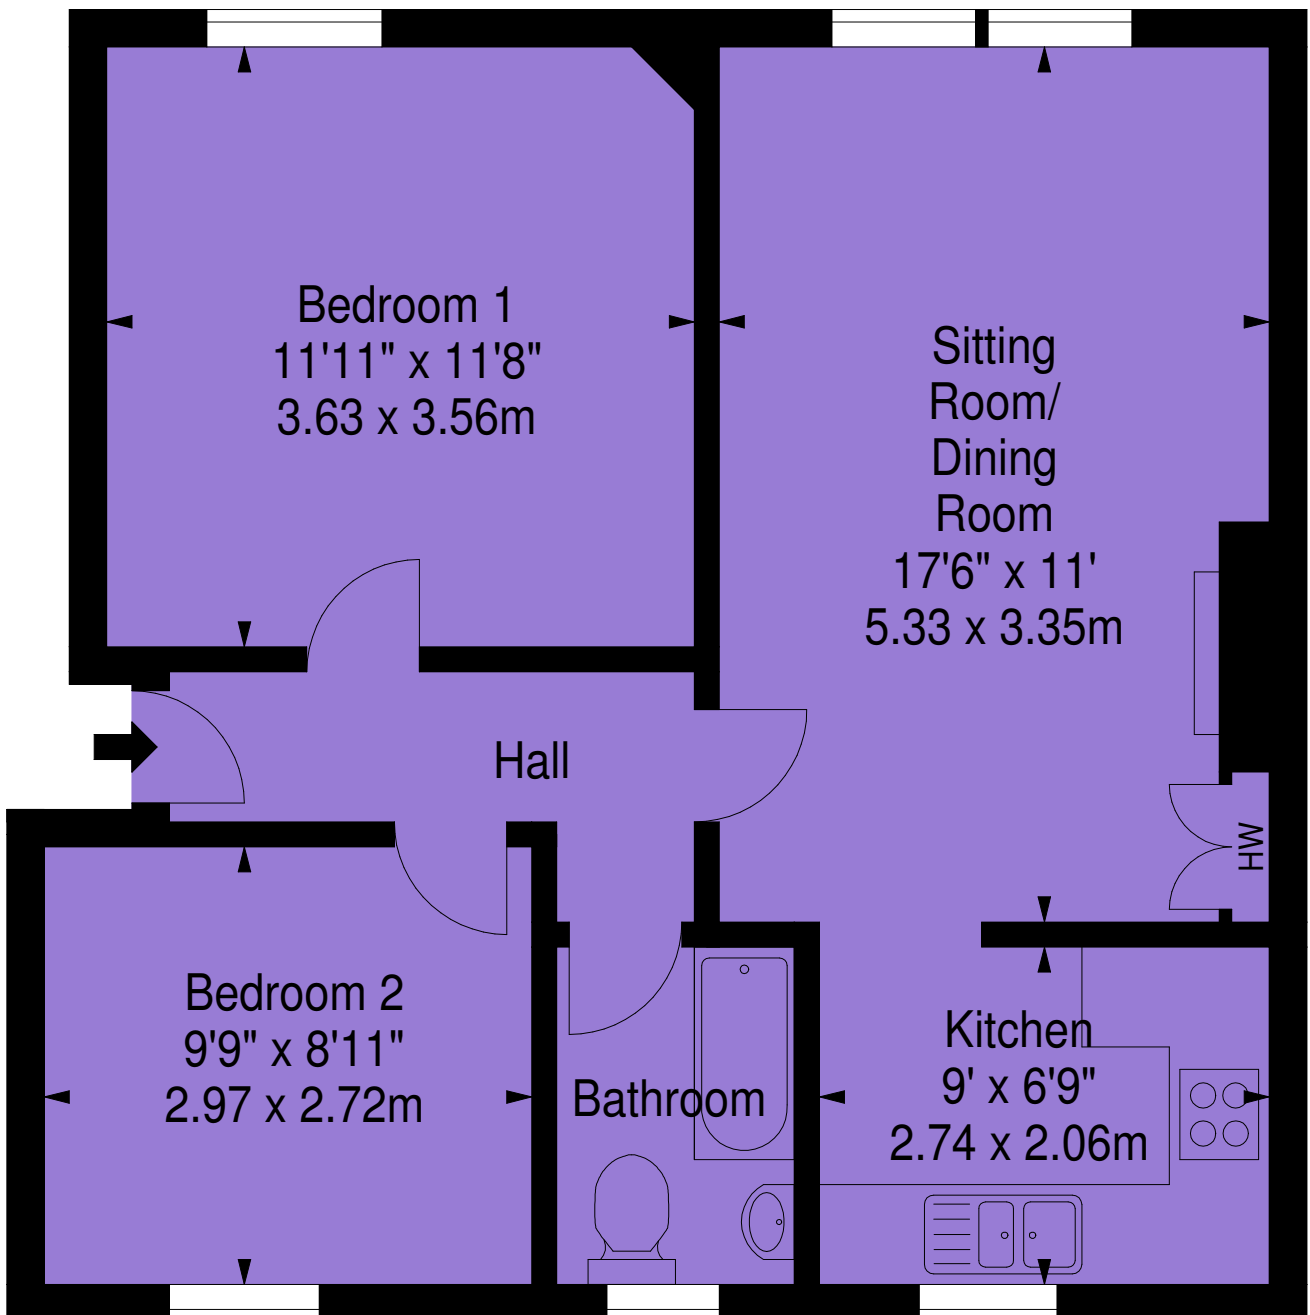

**22 F1 Stevenson Drive,
Edinburgh,
Midlothian, EH11 3LA**

Approx. Gross Internal Area
581 Sq Ft - 53.97 Sq M
For identification only. Not to scale.
© SquareFoot 2020

First Floor