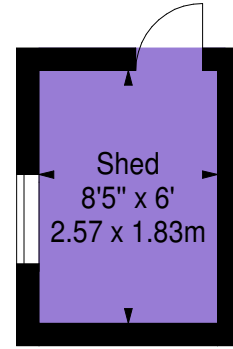

27 Restalrig Terrace,
Edinburgh,
Midlothian, EH6 8EA

Approx. Gross Internal Area
1304 Sq Ft - 121.14 Sq M
Shed

Approx. Gross Internal Area
51 Sq Ft - 4.74 Sq M

For identification only. Not to scale.

© SquareFoot 2021

Ground Floor

Ground Floor

First Floor