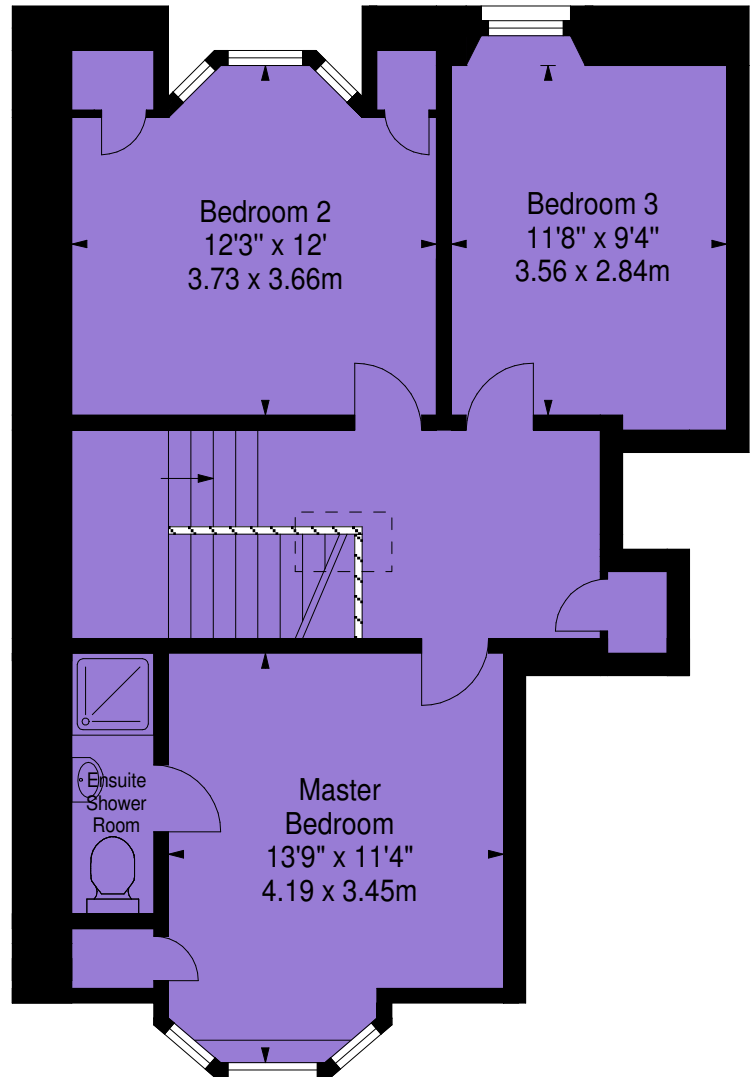

27 Restalrig Terrace,
Edinburgh,
Midlothian, EH6 8EA

Approx. Gross Internal Area
1304 Sq Ft - 121.14 Sq M
Shed

Approx. Gross Internal Area
51 Sq Ft - 4.74 Sq M

For identification only. Not to scale.

© SquareFoot 2021

Ground Floor

Ground Floor

First Floor