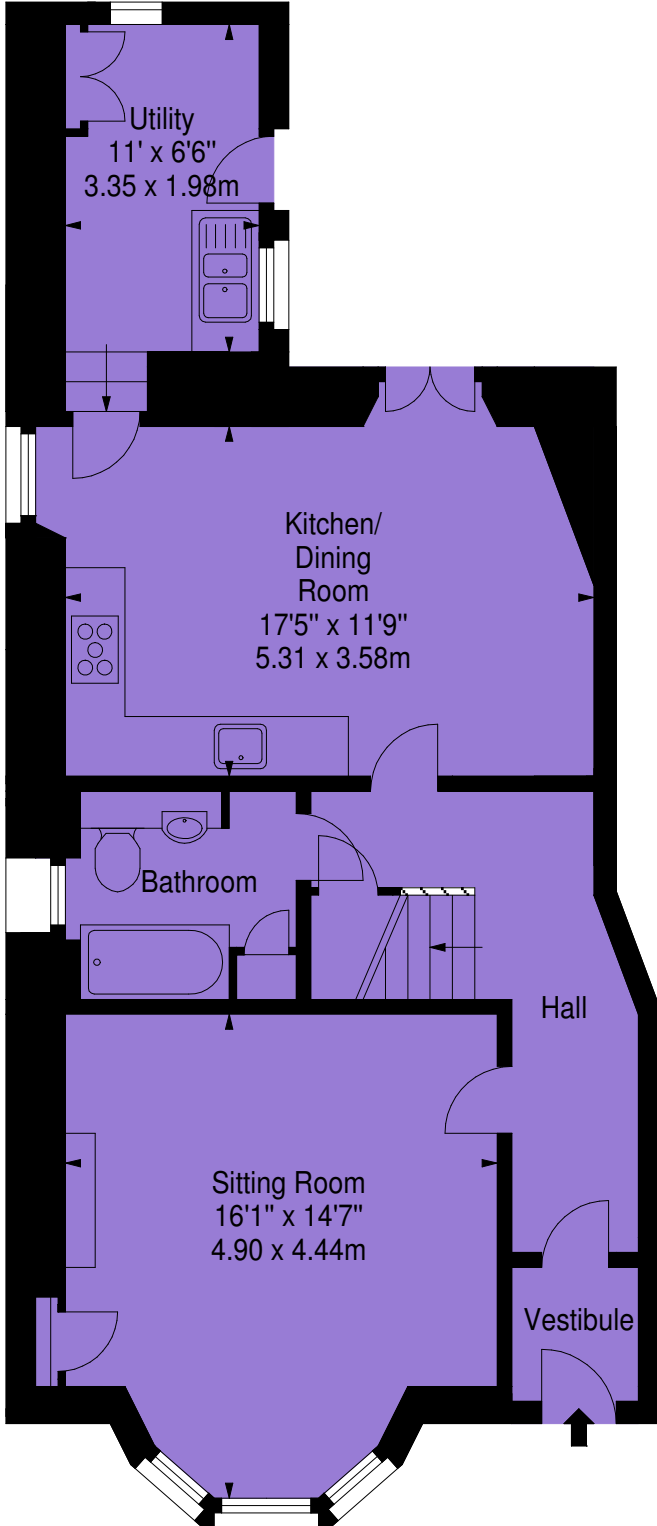

27 Restalrig Terrace,
Edinburgh,
Midlothian, EH6 8EA

Approx. Gross Internal Area
1304 Sq Ft - 121.14 Sq M
Shed

Approx. Gross Internal Area
51 Sq Ft - 4.74 Sq M

For identification only. Not to scale.

© SquareFoot 2021

Ground Floor

Ground Floor

First Floor