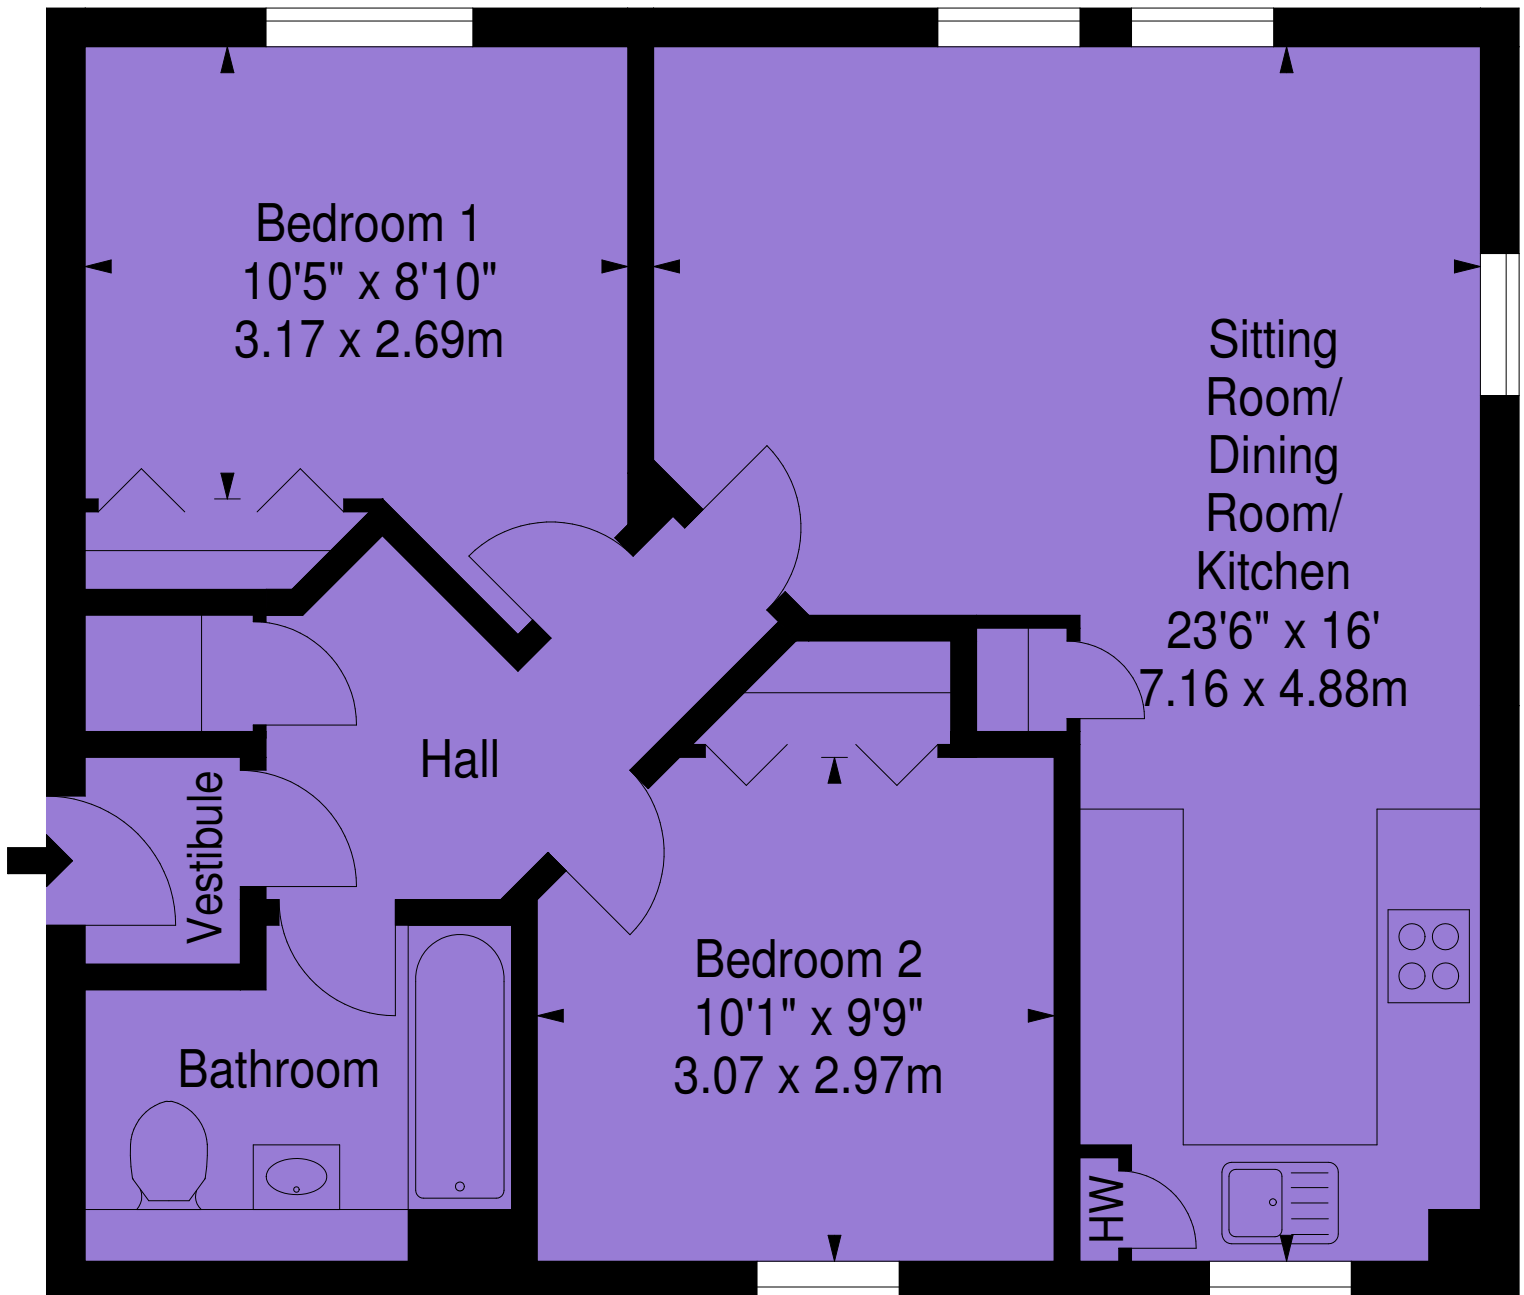

**1 F4 North Werber Place,
Edinburgh,
Midlothian, EH4 1TE**

Approx. Gross Internal Area
635 Sq Ft - 58.99 Sq M
For identification only. Not to scale.
© SquareFoot 2020

First Floor