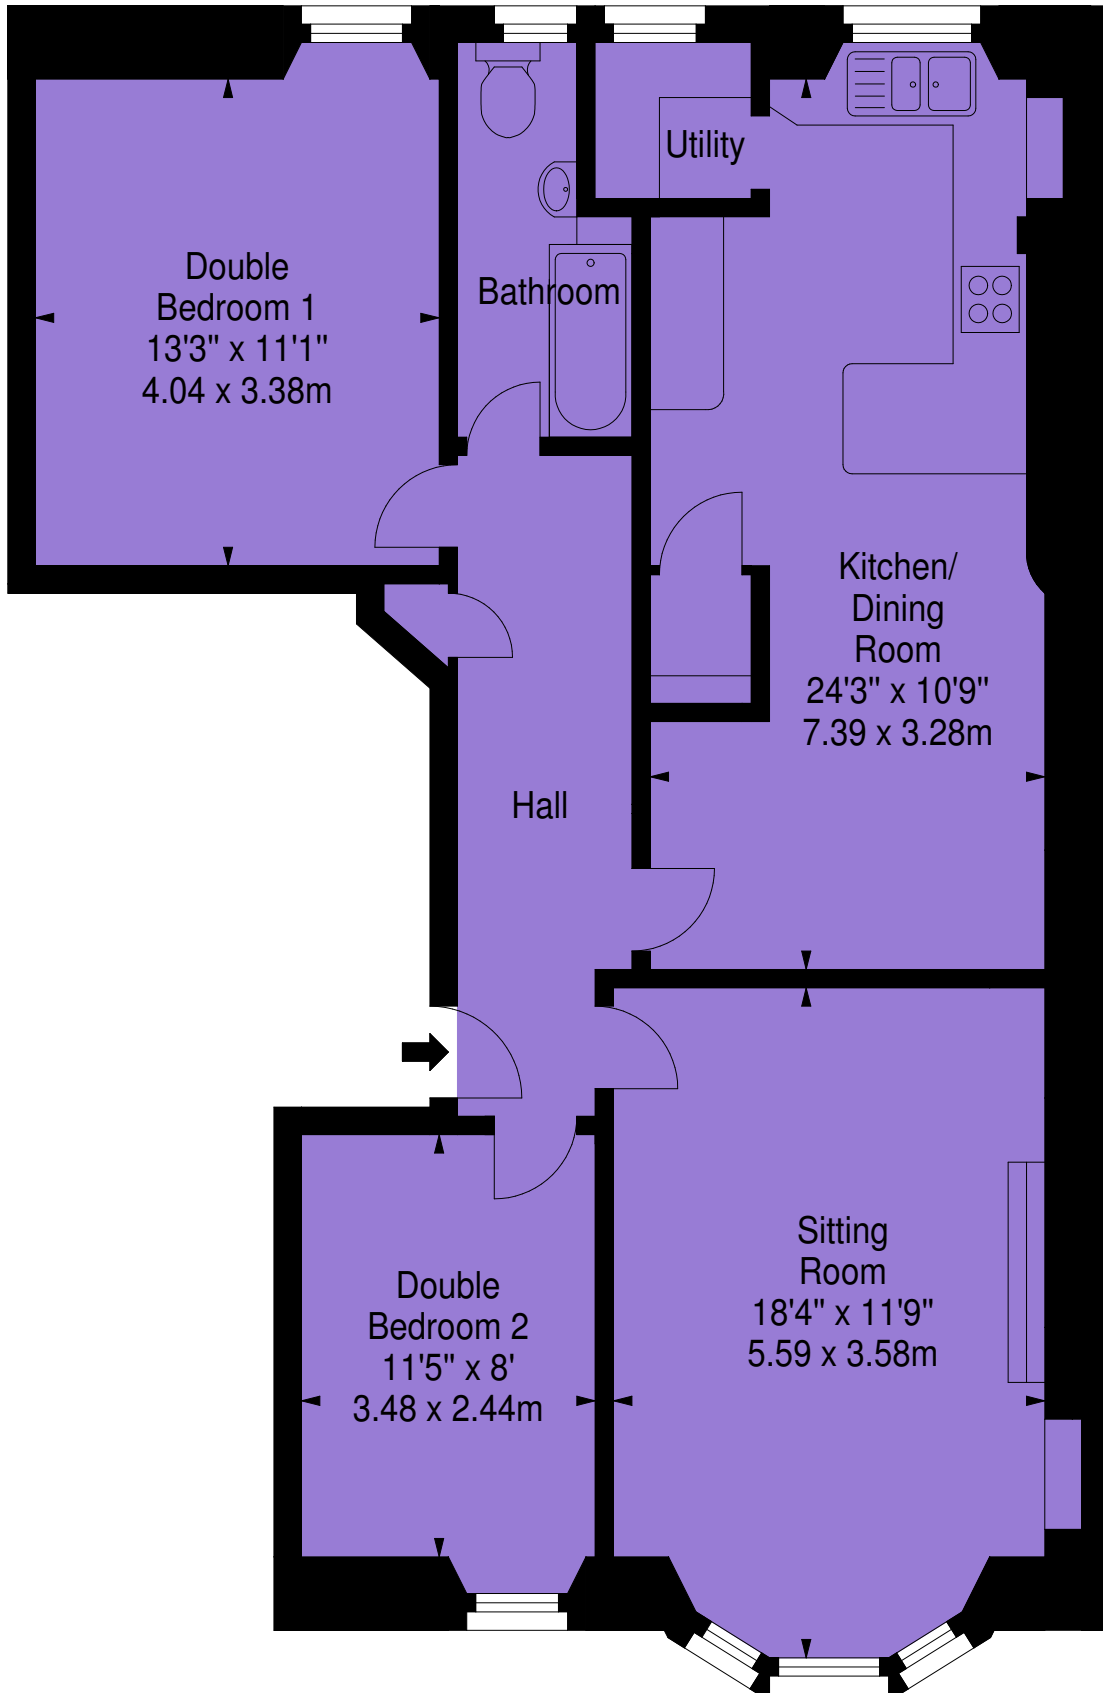

**Gilmore Place, EH3 9PW**  
**Approx. Gross Internal Area**  
**886 Sq Ft - 82.31 Sq M**

**First Floor**

For identification only. Not to scale.  
© Square Foot Media 2011