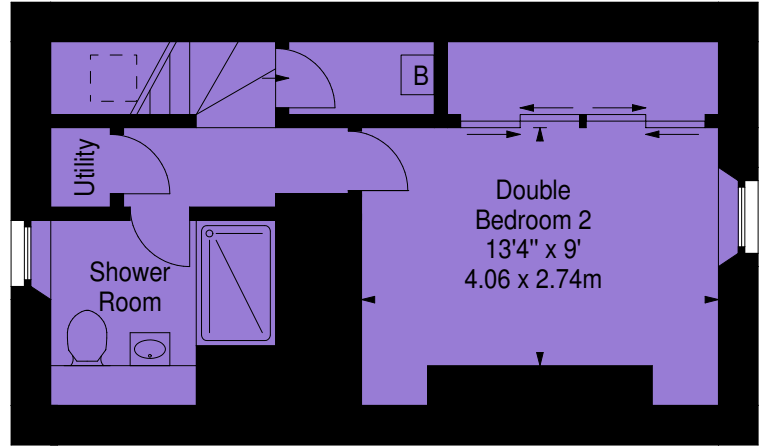

15 Ellersly Road,
Edinburgh,
Midlothian, EH12 6HY

Approx. Gross Internal Area
1226 Sq Ft - 113.90 Sq M
For identification only. Not to scale.
© SquareFoot 2020

First Floor

Ground Floor