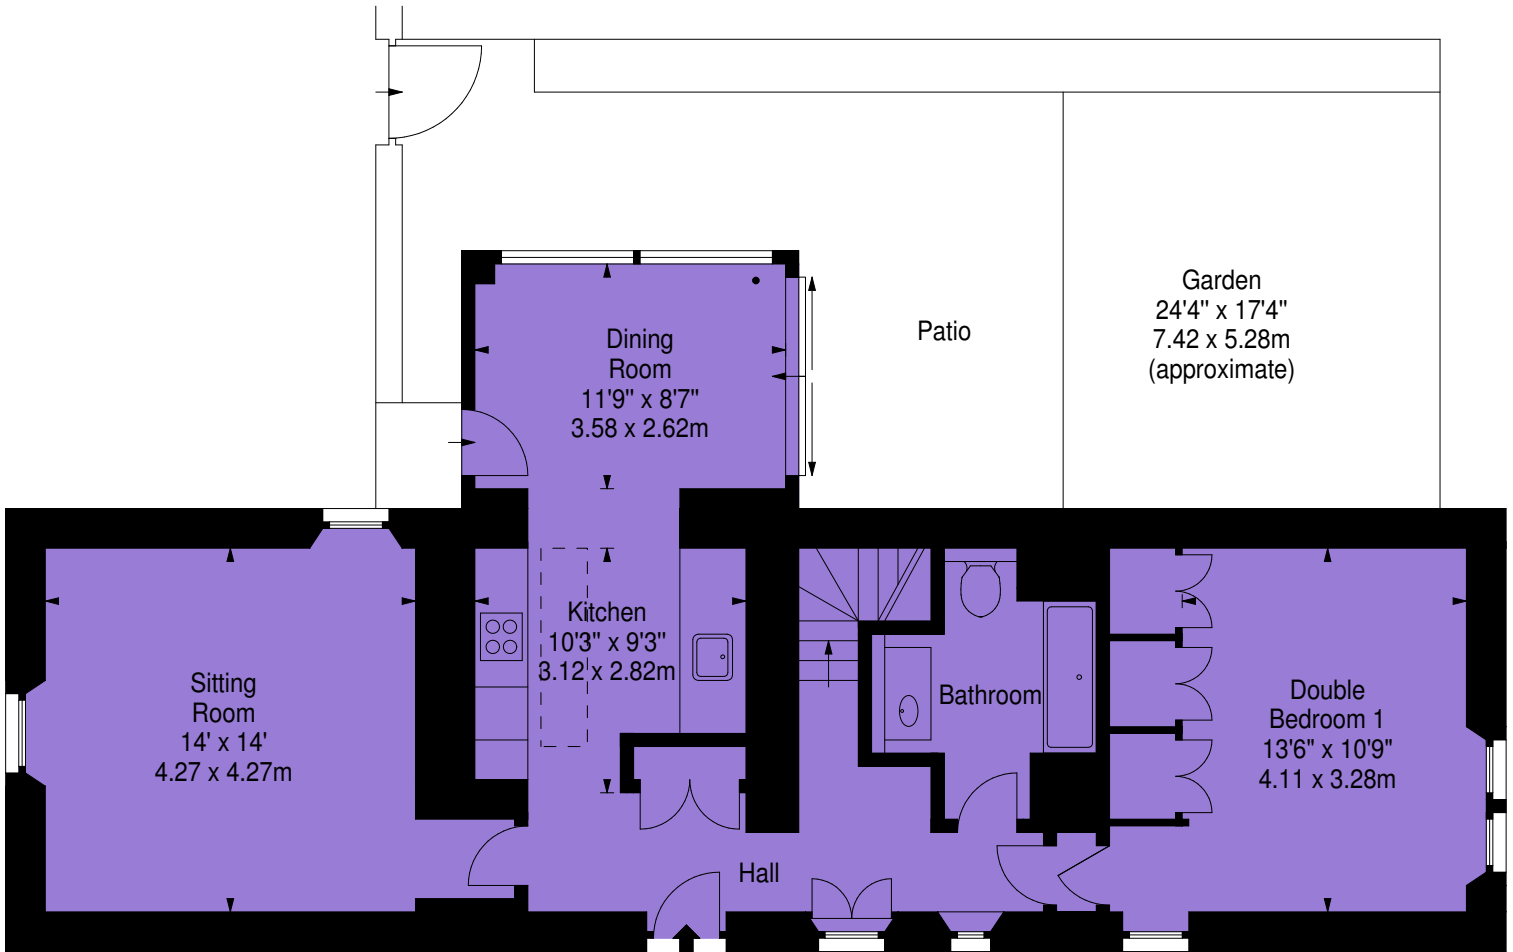

15 Ellersly Road,
Edinburgh,
Midlothian, EH12 6HY

Approx. Gross Internal Area
1226 Sq Ft - 113.90 Sq M
For identification only. Not to scale.
© SquareFoot 2020

First Floor

Ground Floor