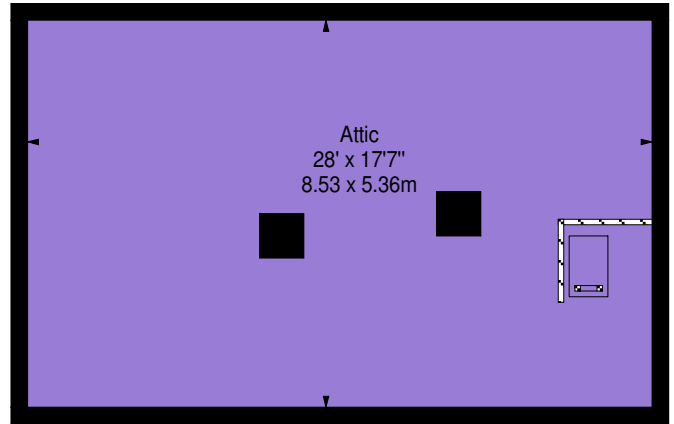

**Dachaigh,
Monktonhall,
Musselburgh, EH21 6SA**

Approx. Gross Internal Area
2608 Sq Ft - 242.28 Sq M
Garage

Approx. Gross Internal Area
179 Sq Ft - 16.63 Sq M
For identification only. Not to scale.
© SquareFoot 2019

Attic

First Floor