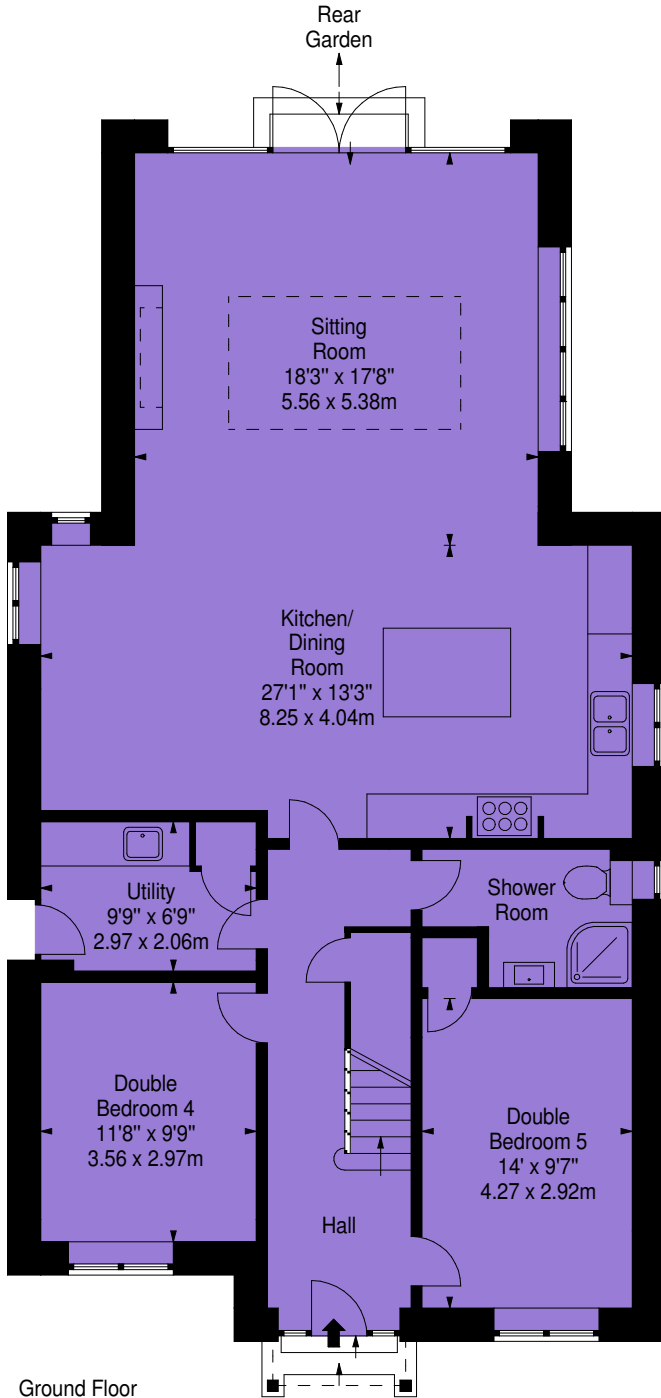

**Dachaigh,
Monktonhall,
Musselburgh, EH21 6SA**

Approx. Gross Internal Area
2608 Sq Ft - 242.28 Sq M
Garage

Approx. Gross Internal Area
179 Sq Ft - 16.63 Sq M
For identification only. Not to scale.
© SquareFoot 2019

Attic

First Floor