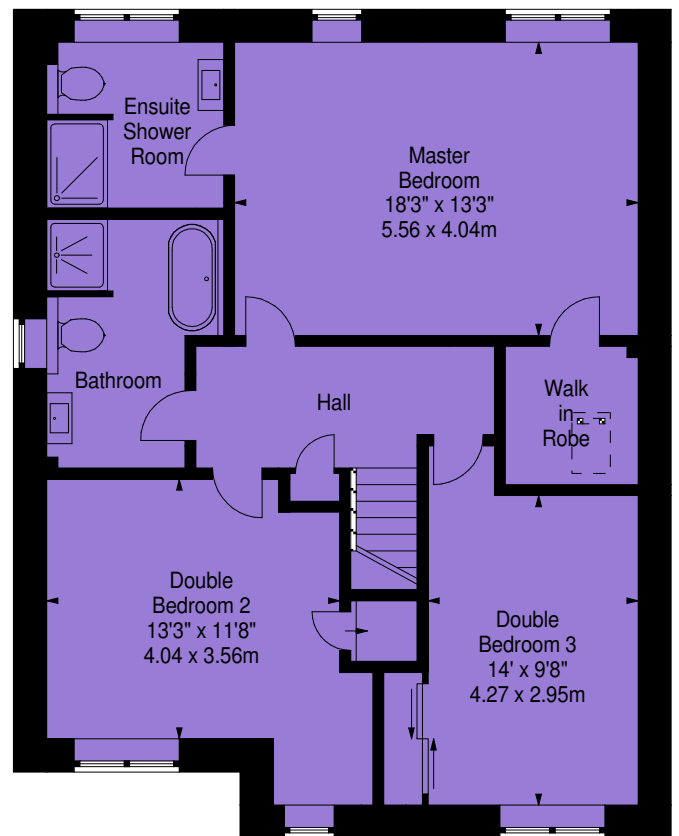

**Dachaigh,
Monktonhall,
Musselburgh, EH21 6SA**

Approx. Gross Internal Area
2608 Sq Ft - 242.28 Sq M
Garage

Approx. Gross Internal Area
179 Sq Ft - 16.63 Sq M
For identification only. Not to scale.
© SquareFoot 2019

Attic

First Floor