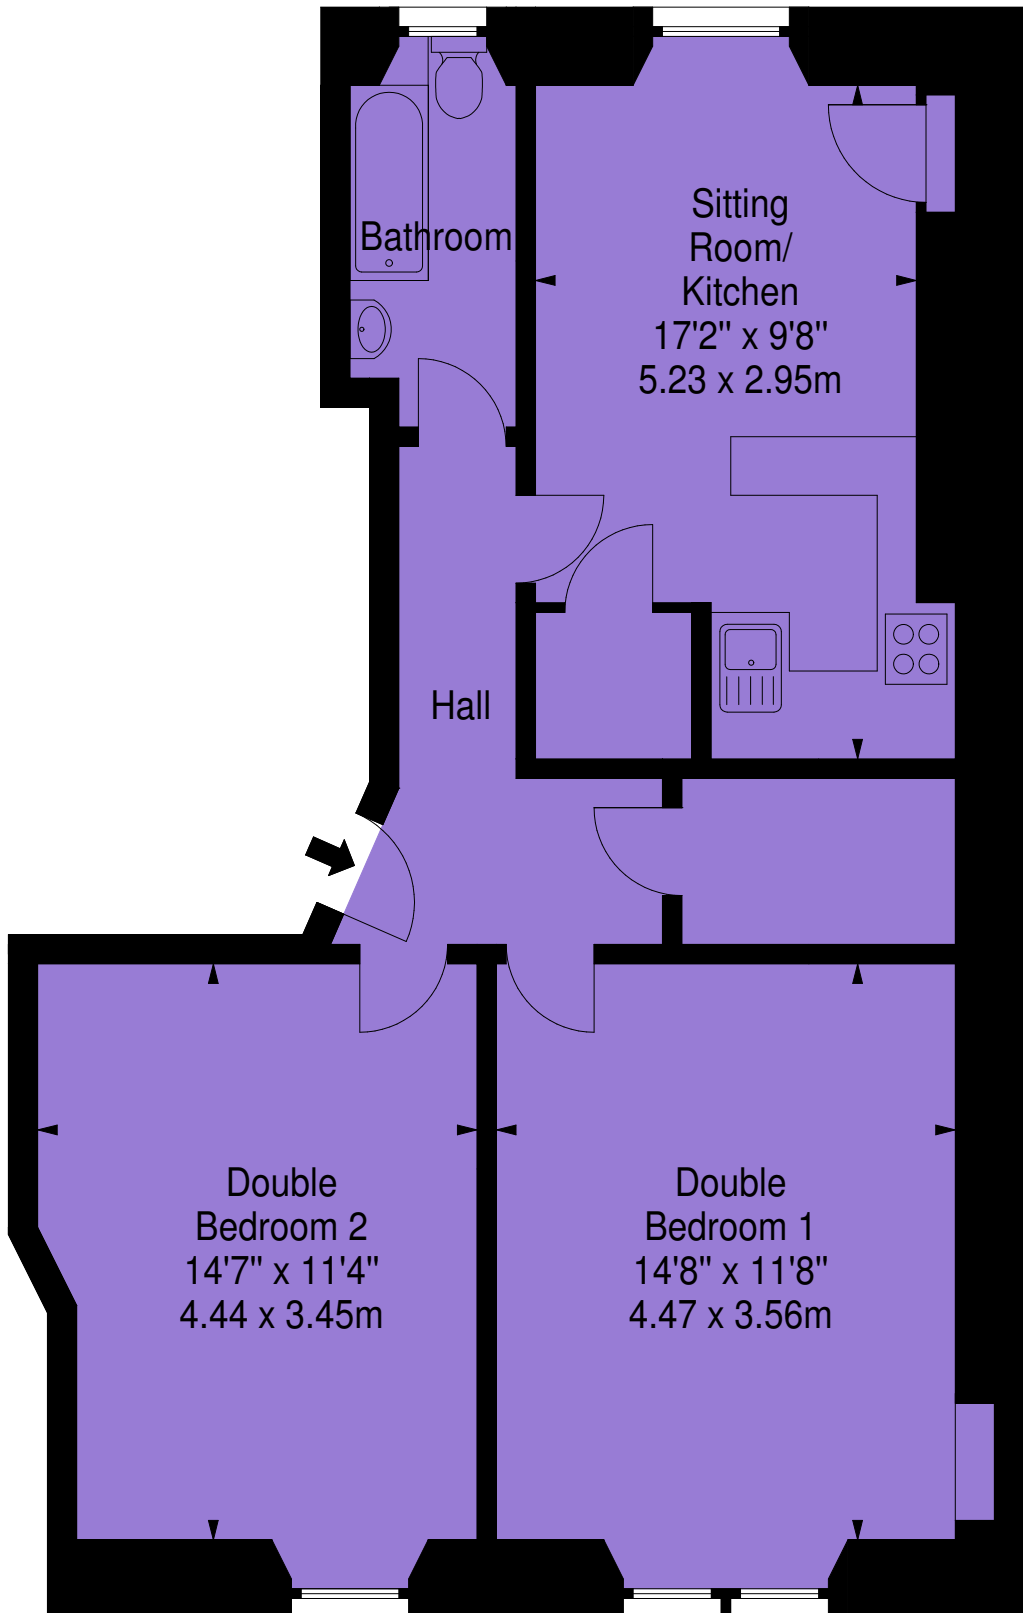

**221 F3 Gorgie Road,
Edinburgh, EH11 1TU**

Approx. Gross Internal Area
696 Sq Ft - 64.66 Sq M
For identification only. Not to scale.
© SquareFoot 2020

First Floor