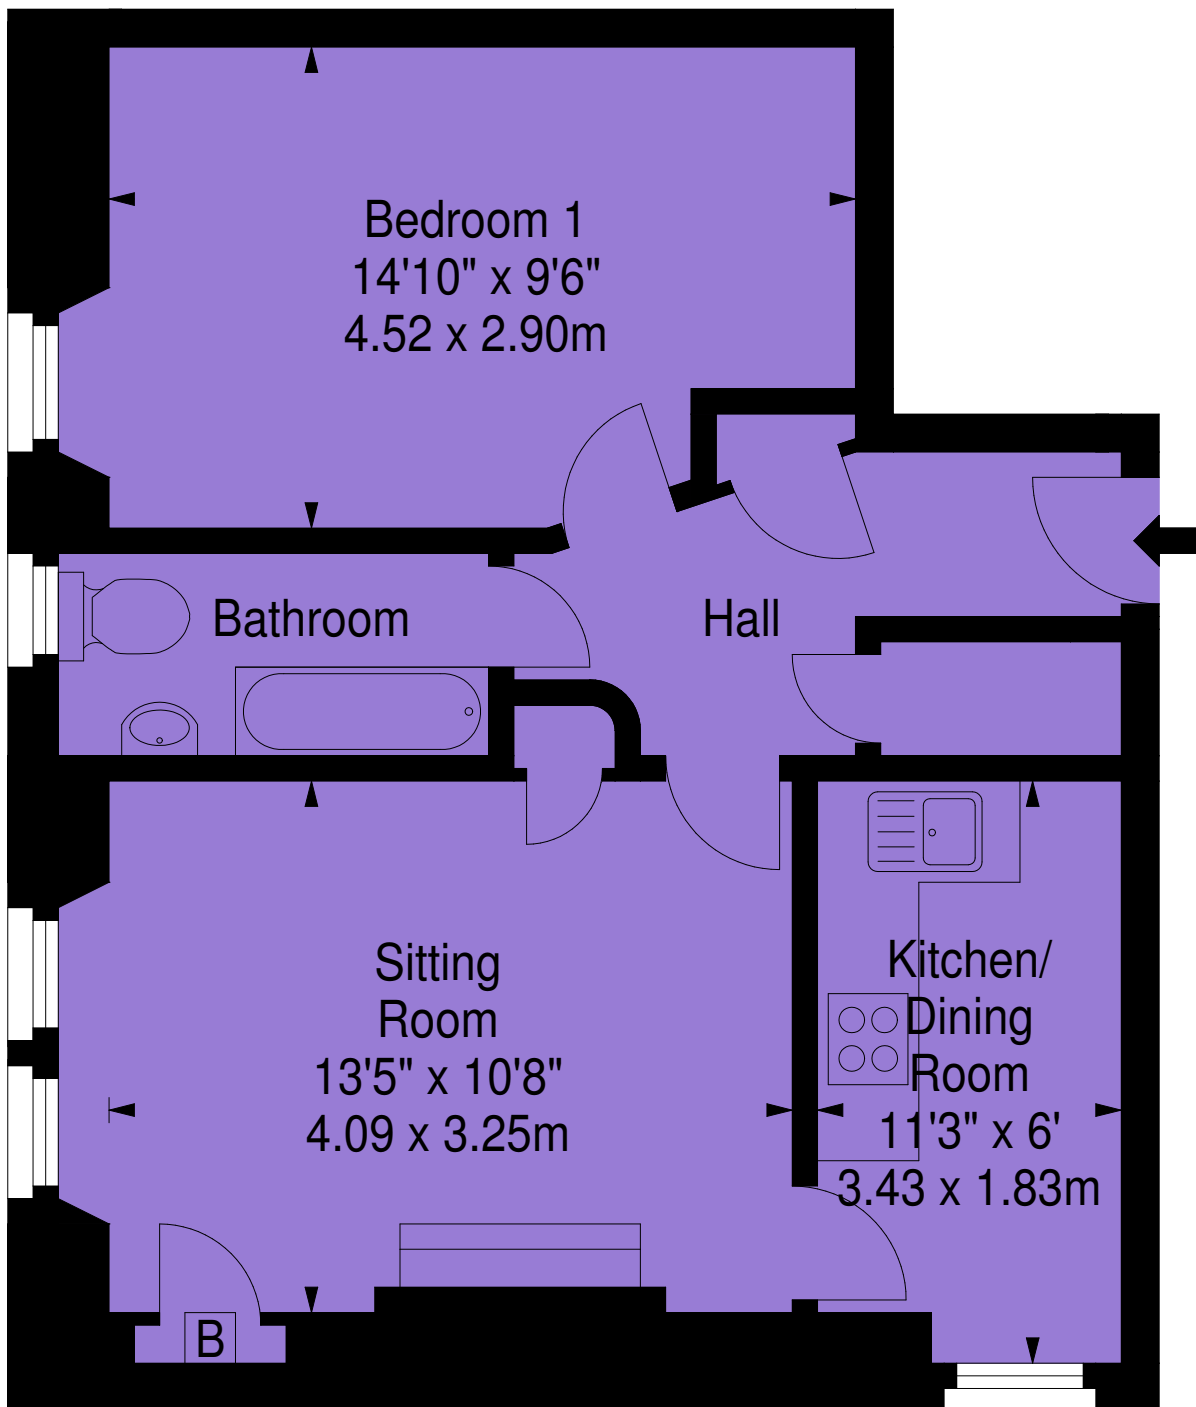

4 1F4 Appin Terrace, Edinburgh, EH14 1NN

Approx. Gross Internal Area
491 Sq Ft - 45.61 Sq M
For identification only. Not to scale.
© SquareFoot 2021

First Floor