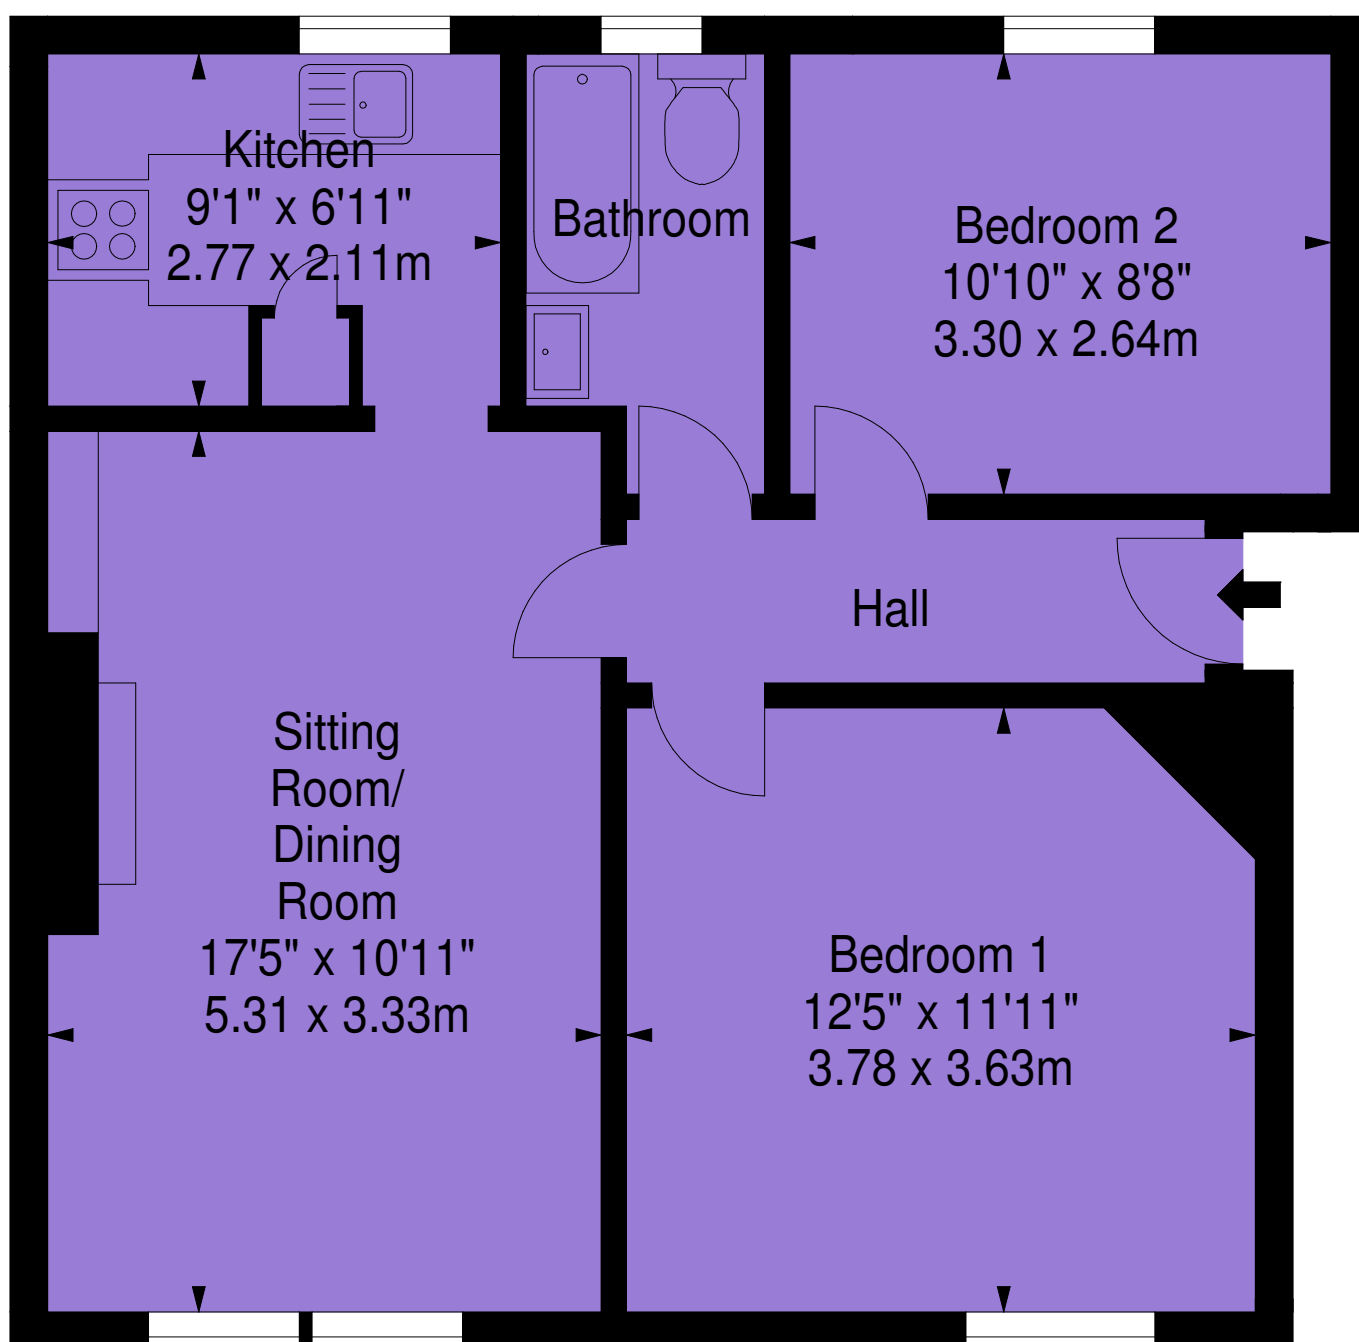

70 F1 Fords Road,  
Edinburgh,  
Midlothian, EH11 3HR

Approx. Gross Internal Area  
609 Sq Ft - 56.58 Sq M  
For identification only. Not to scale.  
© SquareFoot 2021

First Floor