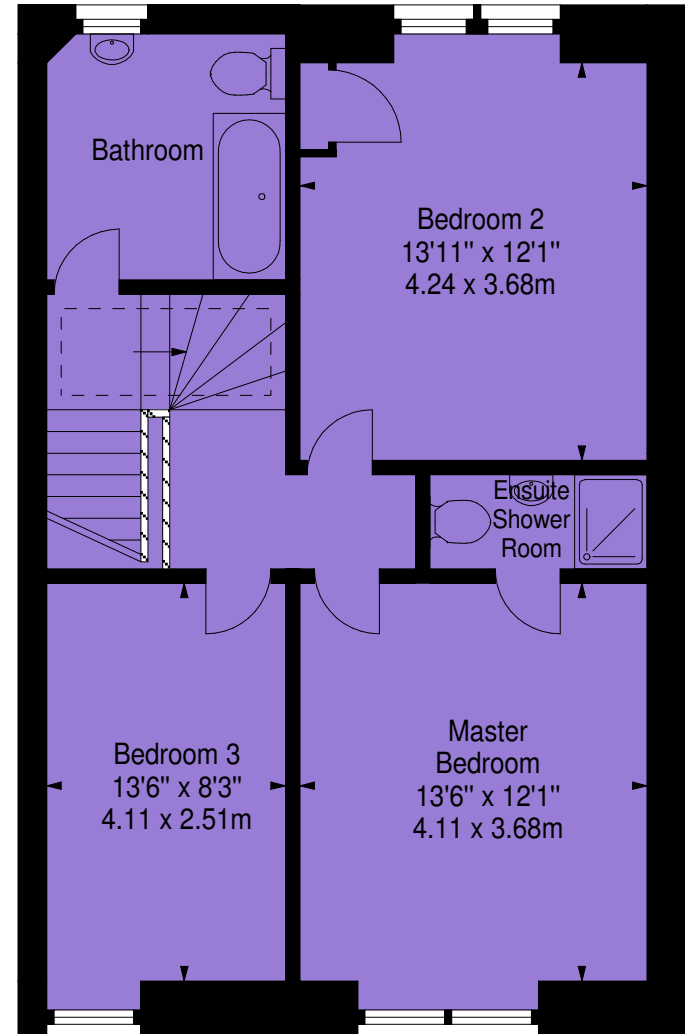

7 Queen's Avenue,
Edinburgh,
Midlothian, EH4 2DG

Approx. Gross Internal Area
1385 Sq Ft - 128.67 Sq M
For identification only. Not to scale.
© SquareFoot 2019

Ground Floor

First Floor