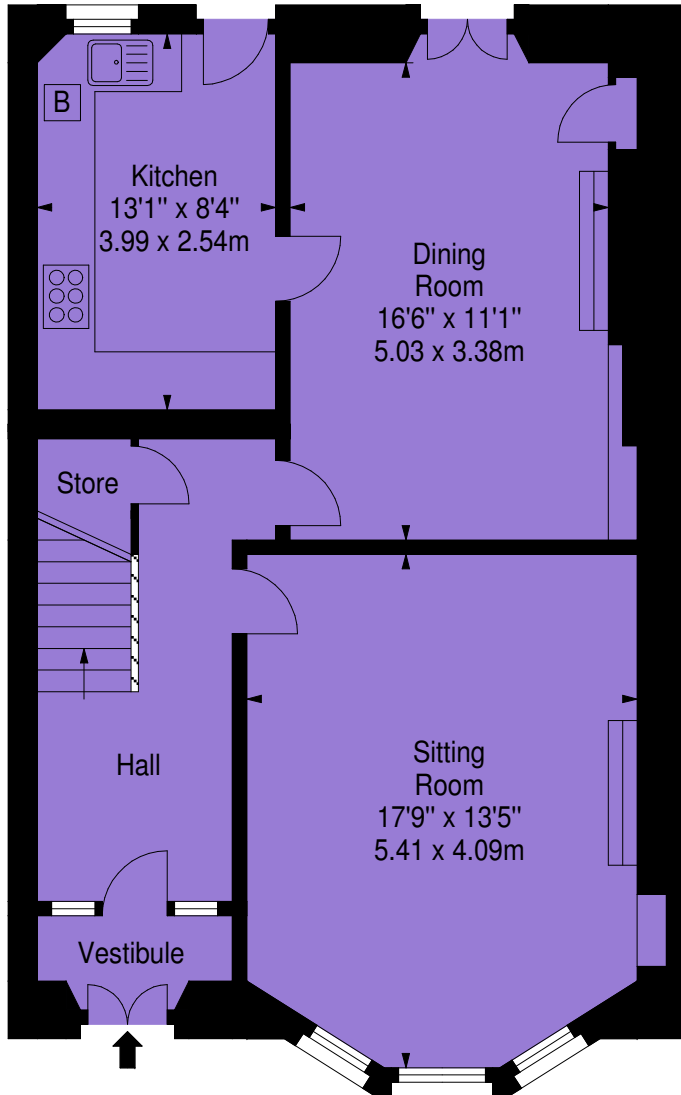

7 Queen's Avenue,
Edinburgh,
Midlothian, EH4 2DG

Approx. Gross Internal Area
1385 Sq Ft - 128.67 Sq M
For identification only. Not to scale.
© SquareFoot 2019

Ground Floor

First Floor