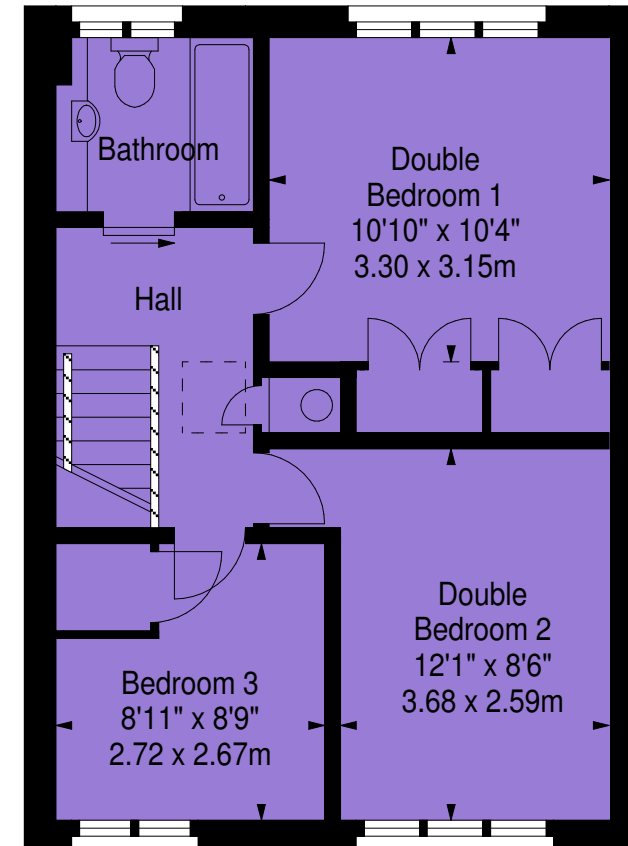

76 Woodfield Avenue,  
Edinburgh, EH13 0QP

Approx. Gross Internal Area

872 Sq Ft - 81.01 Sq M

Garage

Approx. Gross Internal Area

133 Sq Ft - 12.36 Sq M

For identification only. Not to scale.

© SquareFoot 2021

Ground Floor

First Floor