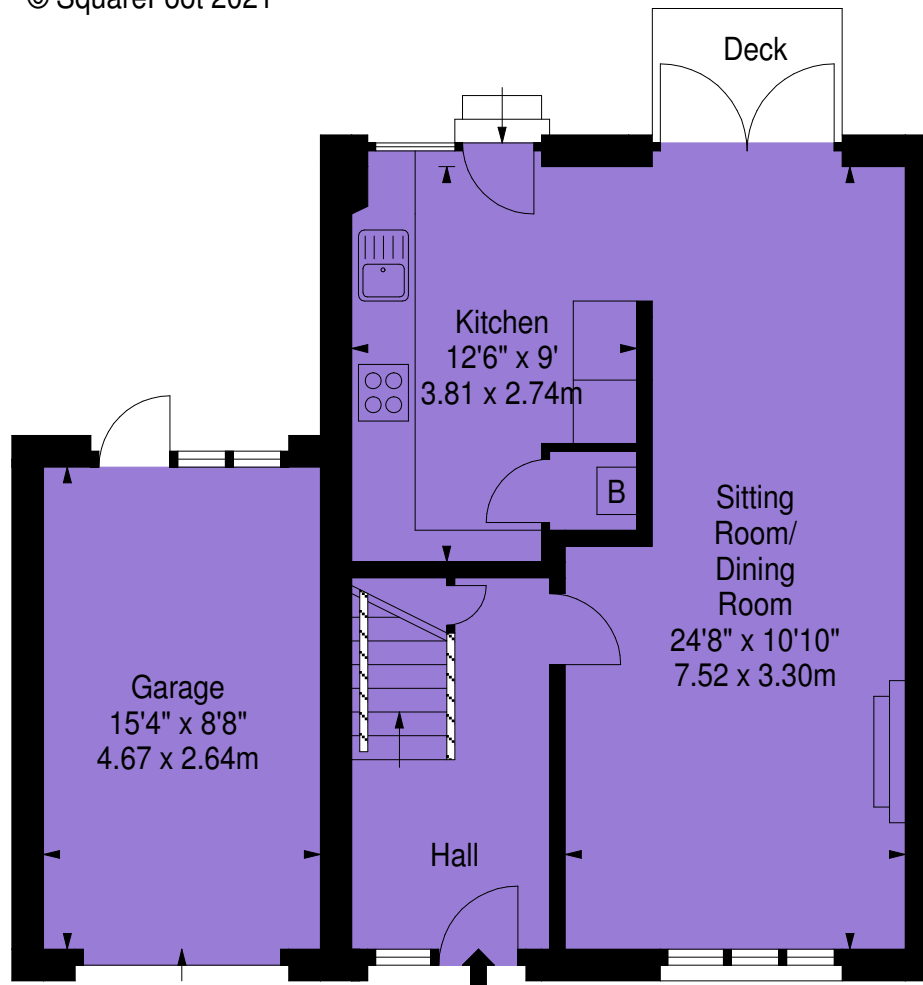

76 Woodfield Avenue,  
Edinburgh, EH13 0QP

Approx. Gross Internal Area

872 Sq Ft - 81.01 Sq M

Garage

Approx. Gross Internal Area

133 Sq Ft - 12.36 Sq M

For identification only. Not to scale.

© SquareFoot 2021

Ground Floor

First Floor