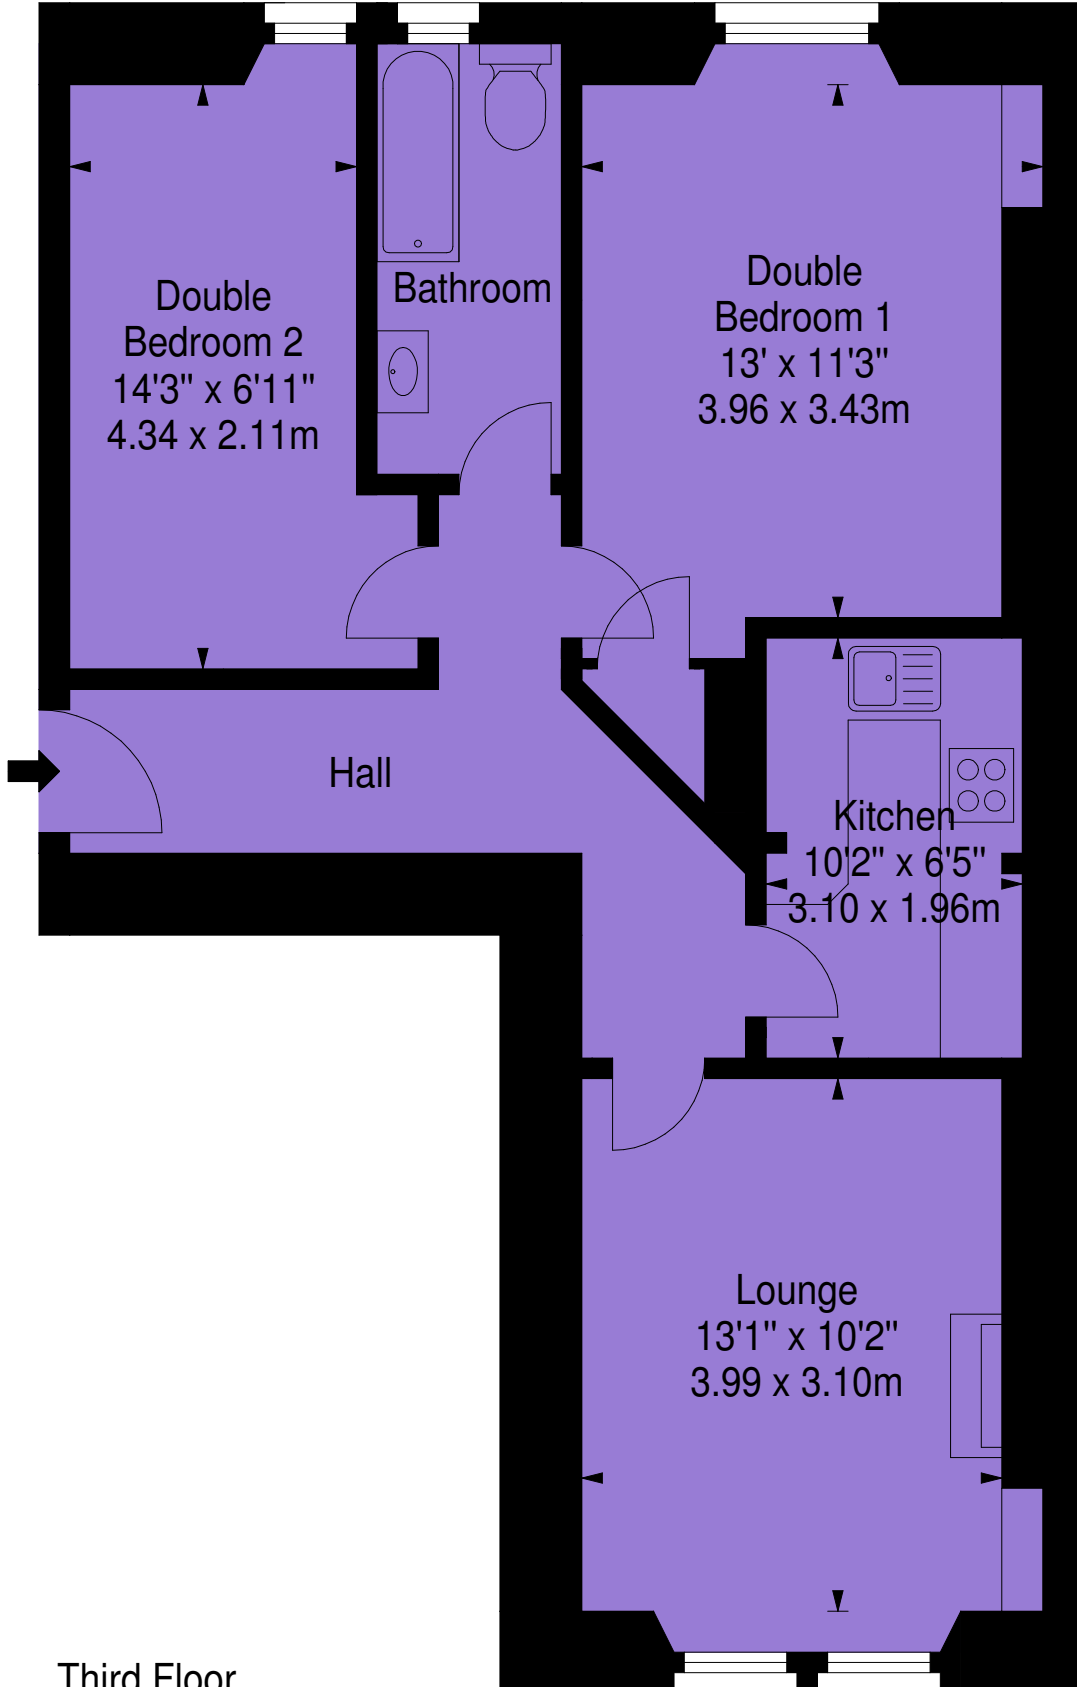

Flat 7

80 Temple Park Crescent, EH11 1HZ

Approx. Gross Internal Area

646 Sq Ft - 60.01 Sq M

For identification only. Not to scale.

© SquareFoot 2020

Third Floor