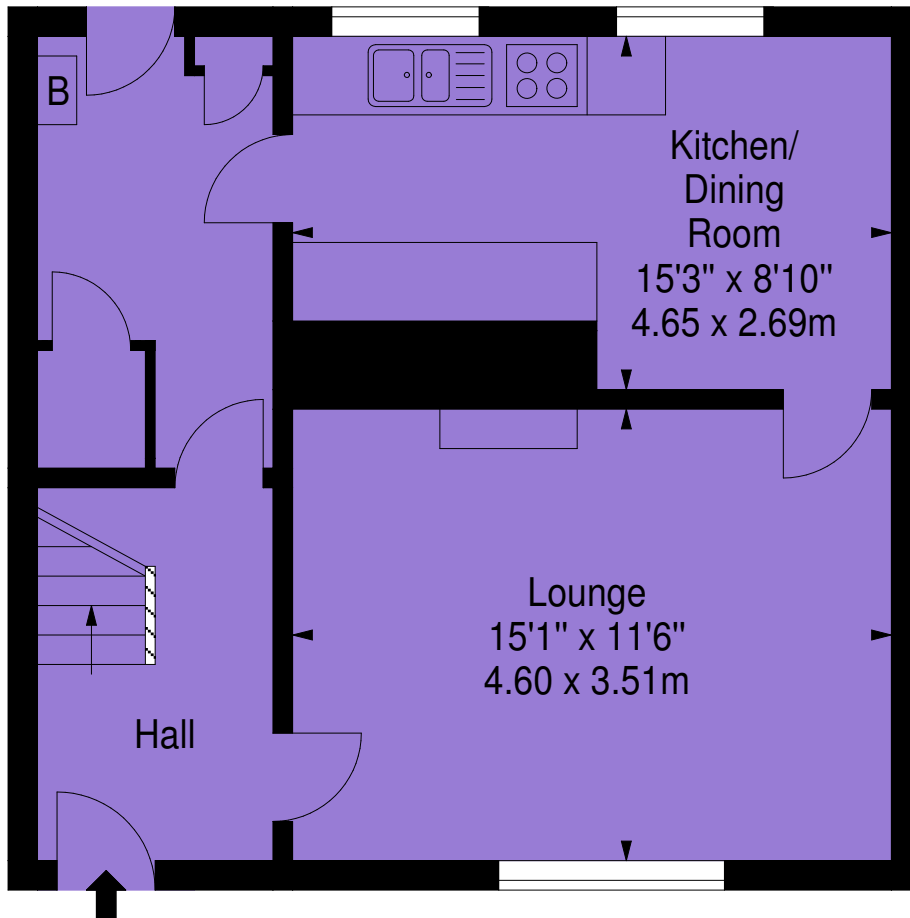

8 Watertoun Road,
Edinburgh,
Midlothian, EH9 3HZ

Approx. Gross Internal Area
914 Sq Ft - 84.91 Sq M
For identification only. Not to scale.
© SquareFoot 2019

Ground Floor

First Floor