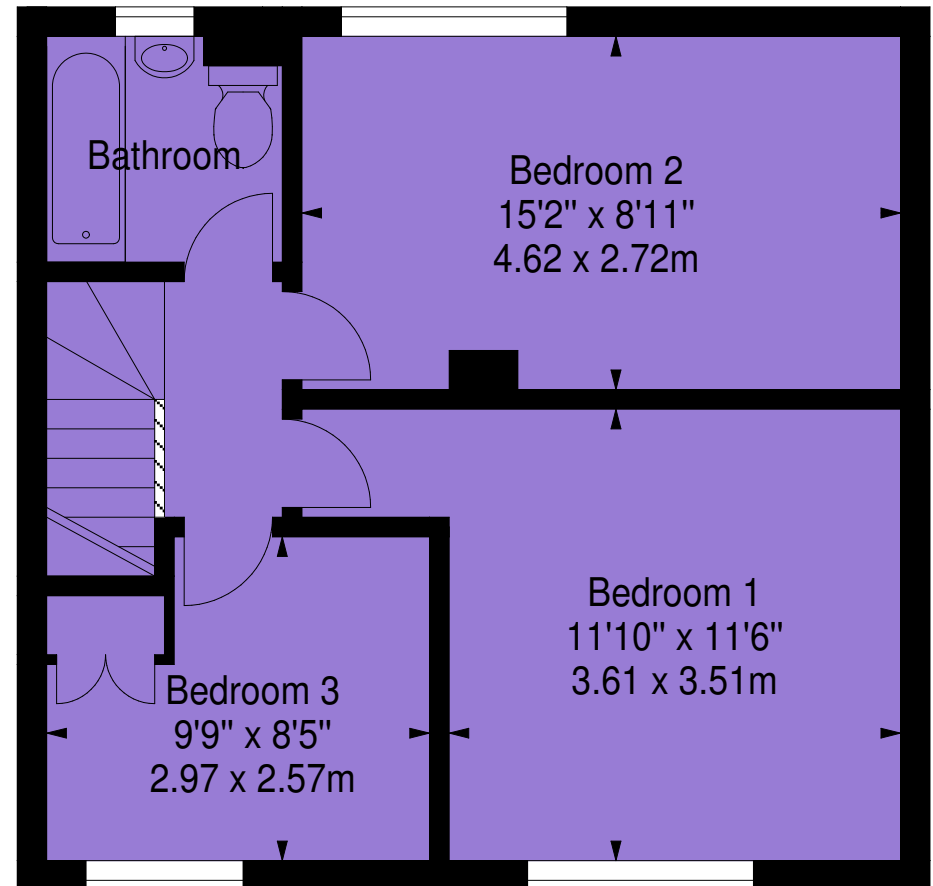

8 Watertoun Road,
Edinburgh,
Midlothian, EH9 3HZ

Approx. Gross Internal Area
914 Sq Ft - 84.91 Sq M
For identification only. Not to scale.
© SquareFoot 2019

Ground Floor

First Floor