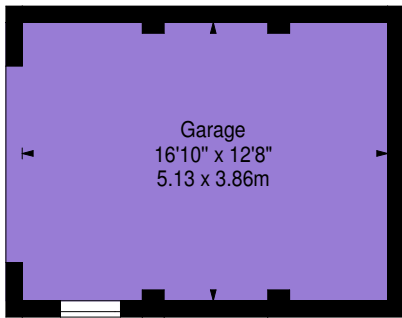

9 South Gray Street,  
Edinburgh,  
Midlothian, EH9 1TE

Approx. Gross Internal Area  
2243 Sq Ft - 208.37 Sq M  
Garage

Approx. Gross Internal Area  
214 Sq Ft - 19.88 Sq M

For identification only. Not to scale.  
© SquareFoot 2018

Ground Floor

Ground Floor

First Floor