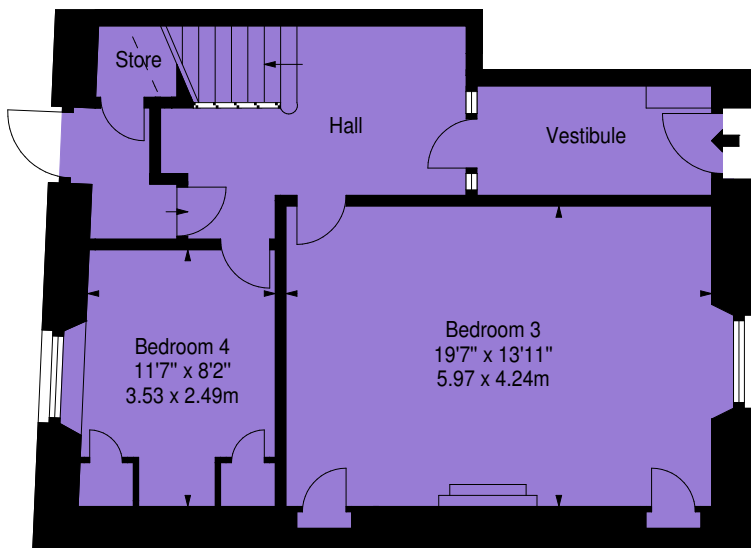

9 South Gray Street,  
Edinburgh,  
Midlothian, EH9 1TE

Approx. Gross Internal Area  
2243 Sq Ft - 208.37 Sq M  
Garage

Approx. Gross Internal Area  
214 Sq Ft - 19.88 Sq M

For identification only. Not to scale.  
© SquareFoot 2018

Ground Floor

Ground Floor

First Floor