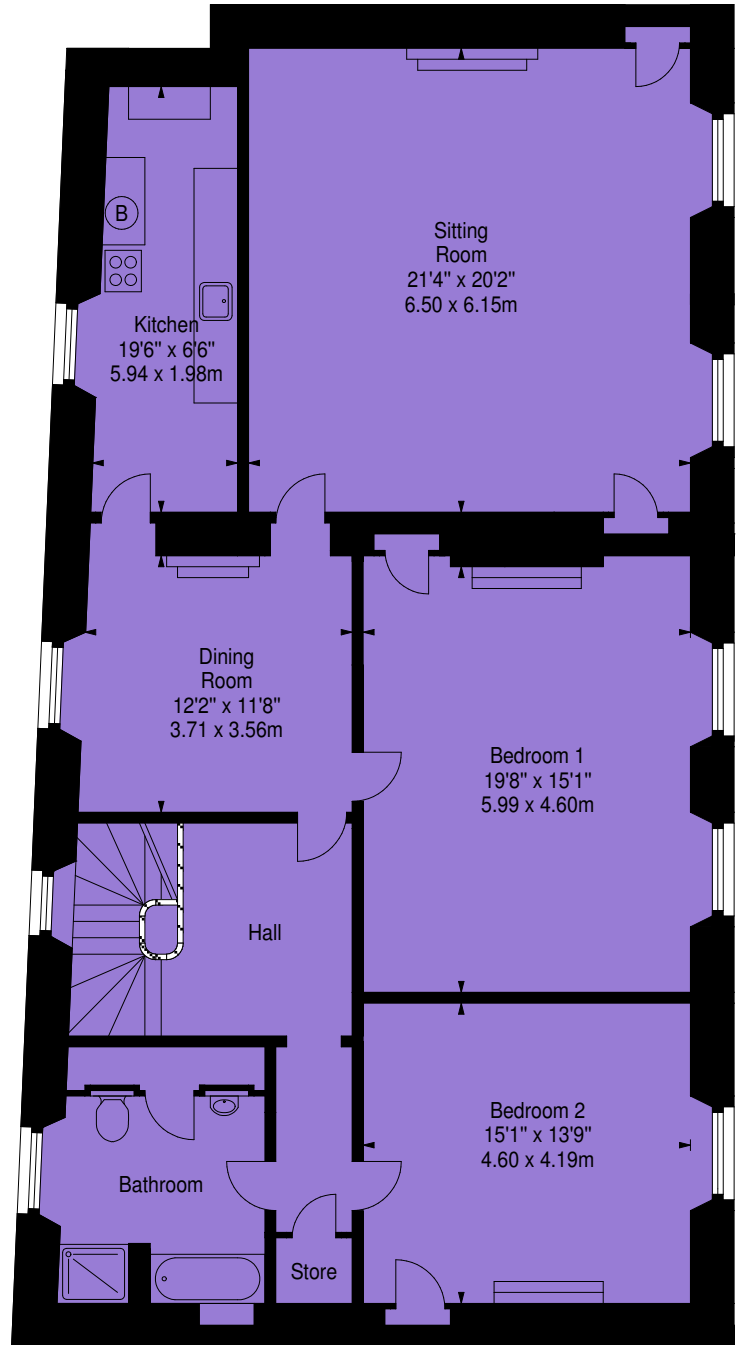

9 South Gray Street,  
Edinburgh,  
Midlothian, EH9 1TE

Approx. Gross Internal Area  
2243 Sq Ft - 208.37 Sq M  
Garage

Approx. Gross Internal Area  
214 Sq Ft - 19.88 Sq M

For identification only. Not to scale.  
© SquareFoot 2018

Ground Floor

Ground Floor

First Floor