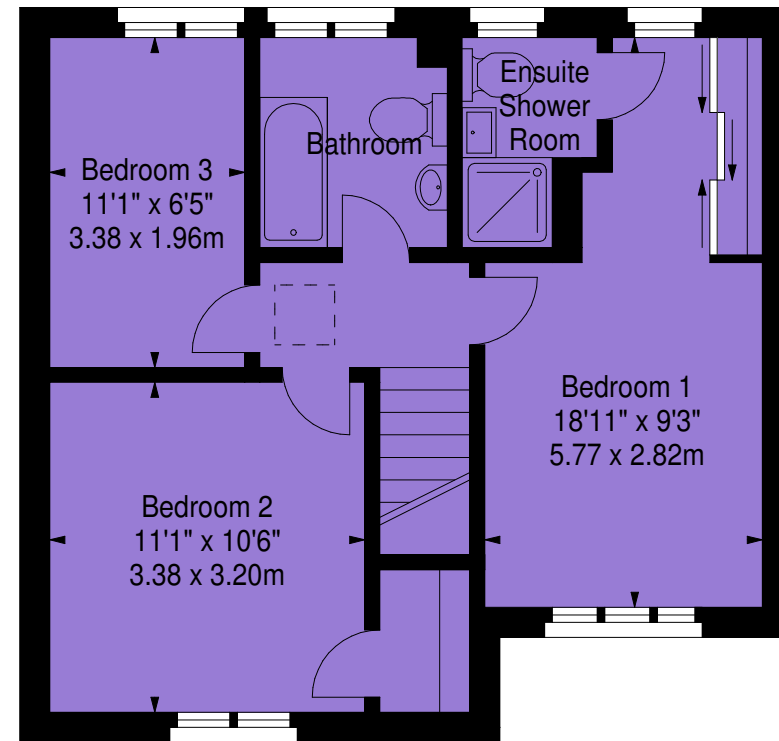

57 Bonnybridge Drive,
Edinburgh,
Midlothian, EH15 3FB

Approx. Gross Internal Area
953 Sq Ft - 88.53 Sq M

Garage

Approx. Gross Internal Area
158 Sq Ft - 14.68 Sq M

For identification only. Not to scale.

© SquareFoot 2020

Ground Floor

First Floor