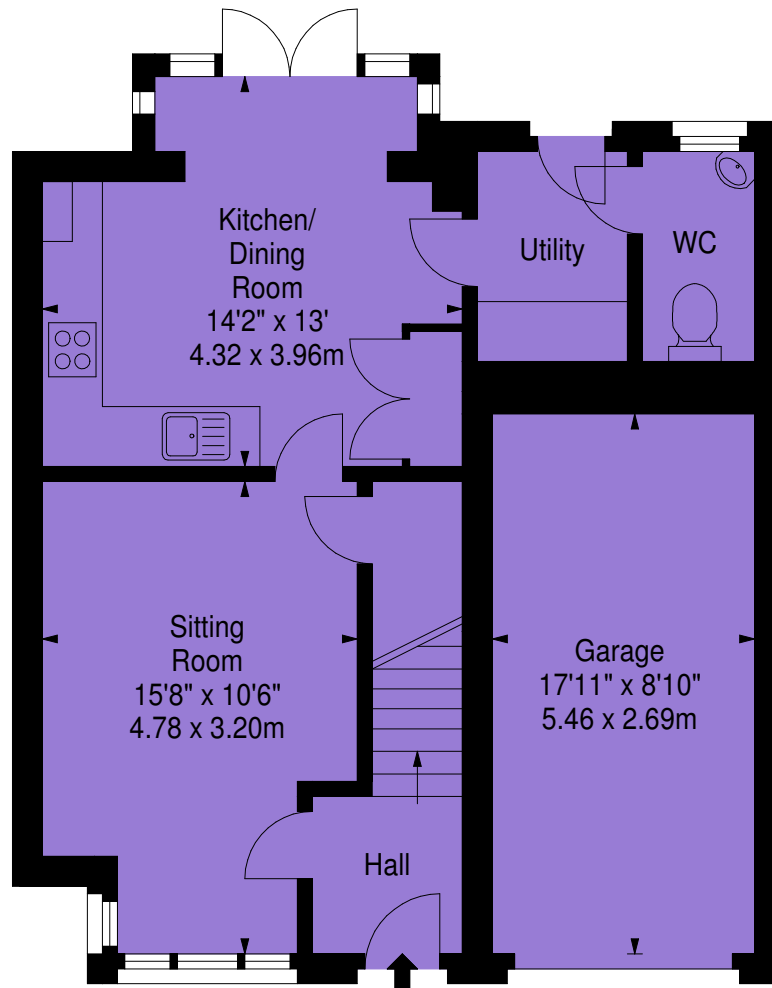

57 Bonnybridge Drive,
Edinburgh,
Midlothian, EH15 3FB

Approx. Gross Internal Area
953 Sq Ft - 88.53 Sq M

Garage

Approx. Gross Internal Area
158 Sq Ft - 14.68 Sq M

For identification only. Not to scale.

© SquareFoot 2020

Ground Floor

First Floor