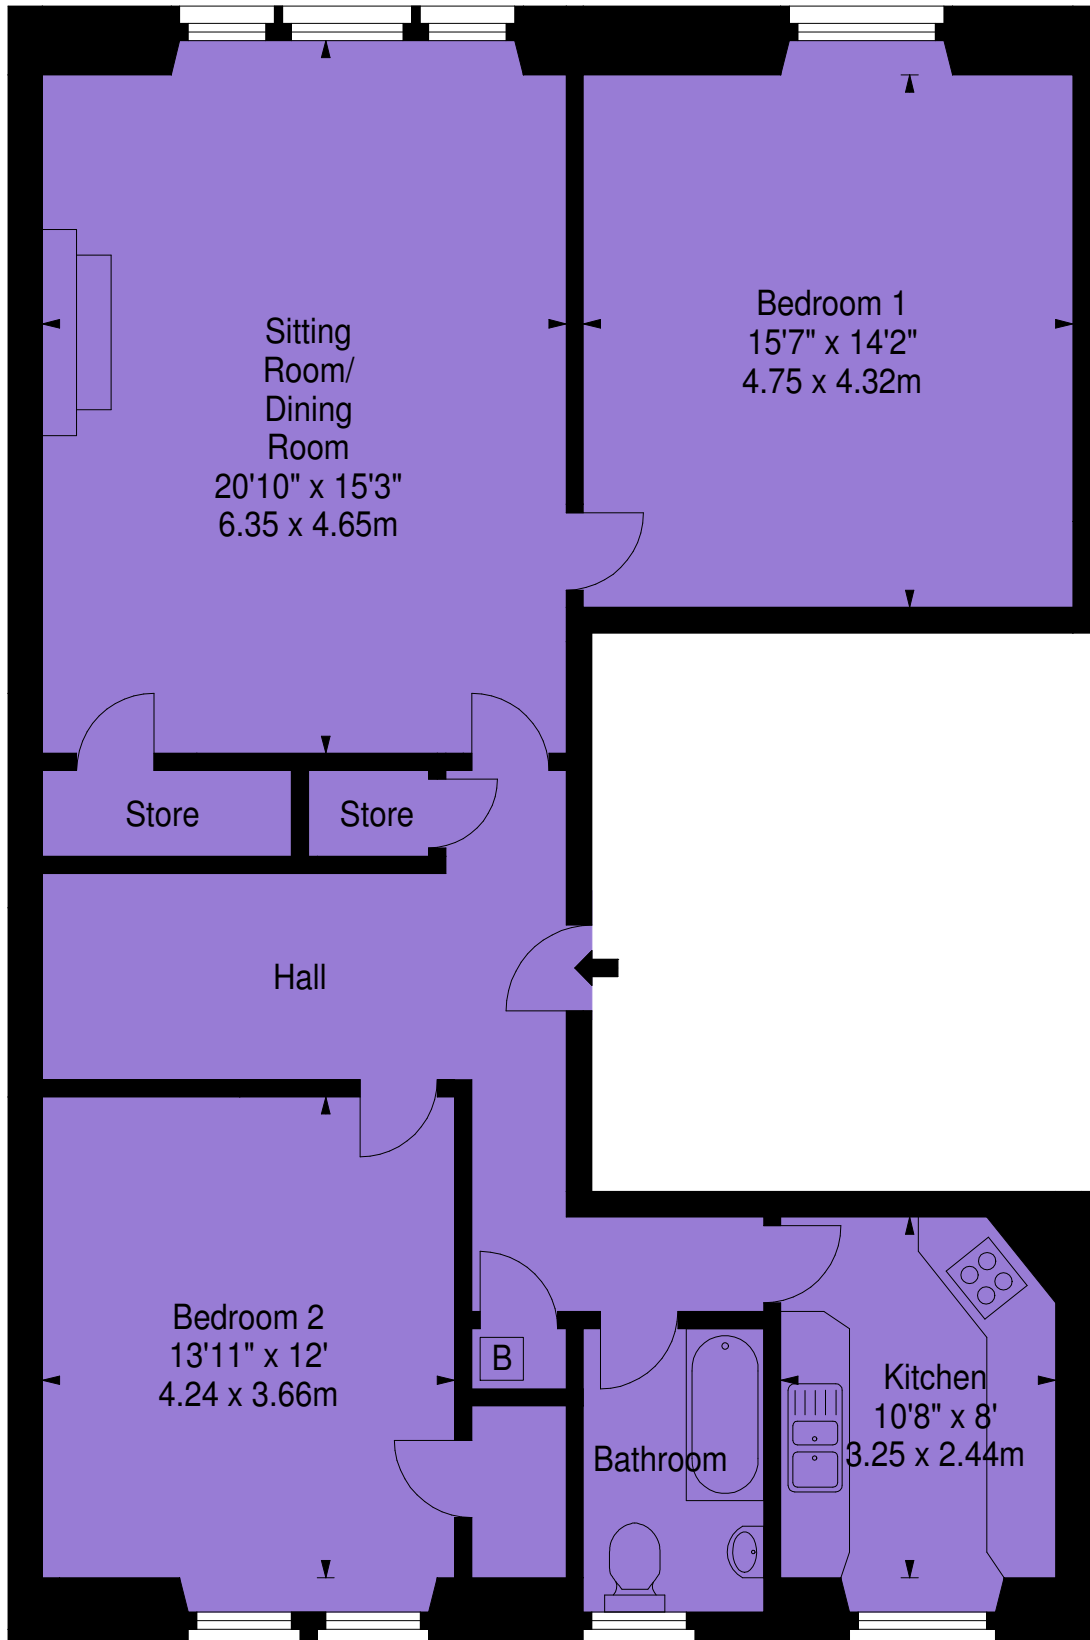

**2 F2 Eglinton Crescent,  
Edinburgh, EH12 5DH**

Approx. Gross Internal Area  
1077 Sq Ft - 100.05 Sq M  
For identification only. Not to scale.  
© SquareFoot 2020

Second Floor