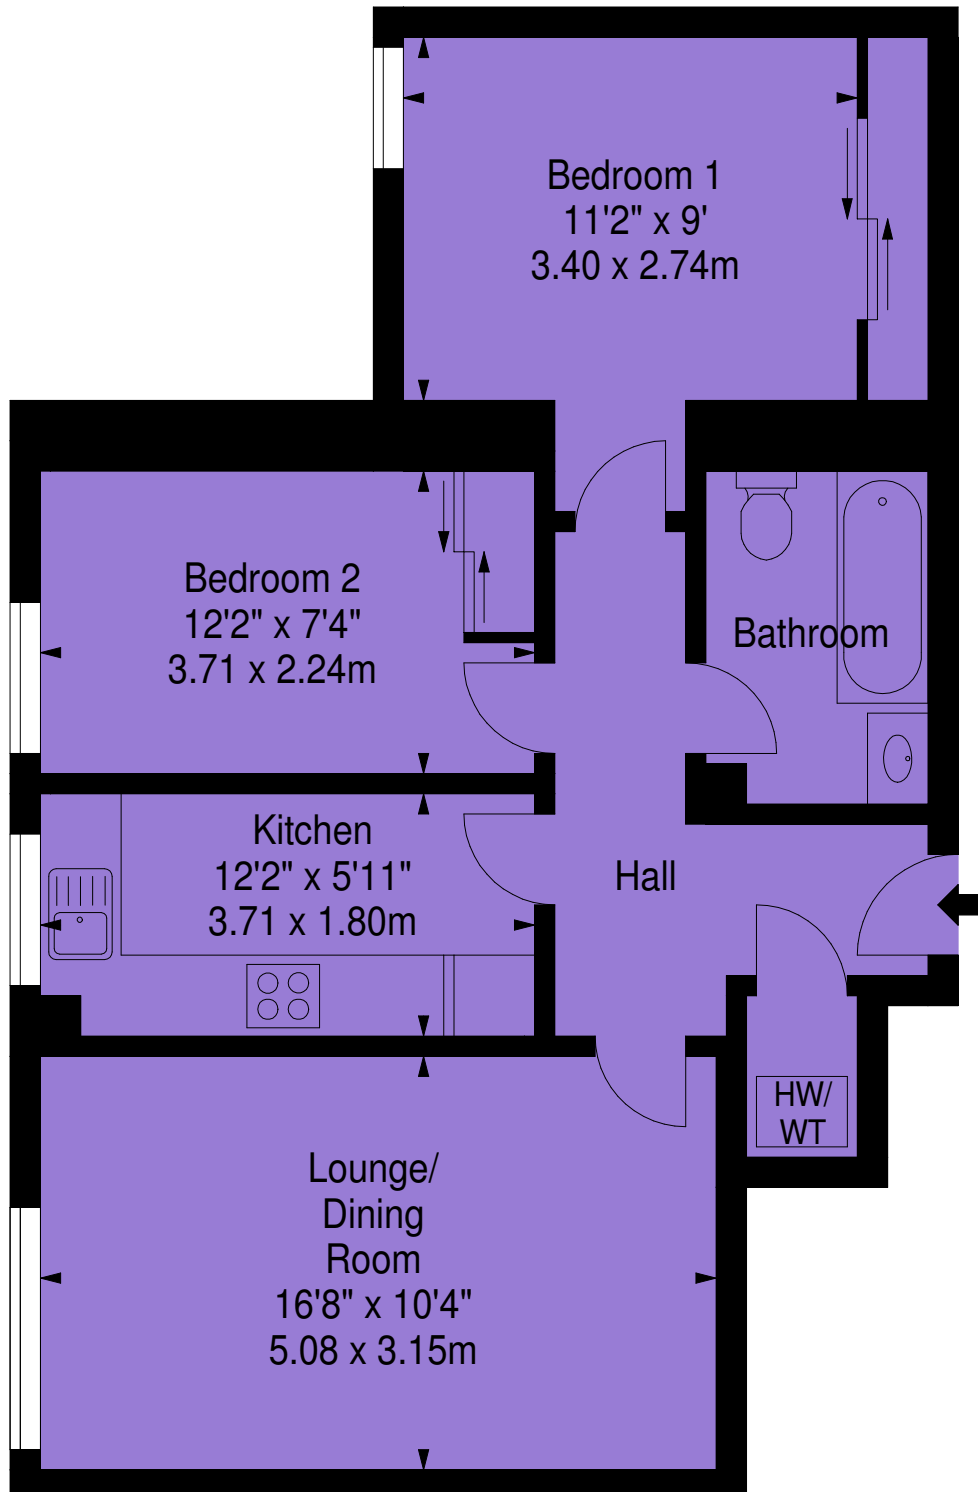

167 F18 Slateford Road,
Edinburgh,
Midlothian, EH14 1PB

Approx. Gross Internal Area
636 Sq Ft - 59.08 Sq M
For identification only. Not to scale.
© SquareFoot 2021

Second Floor