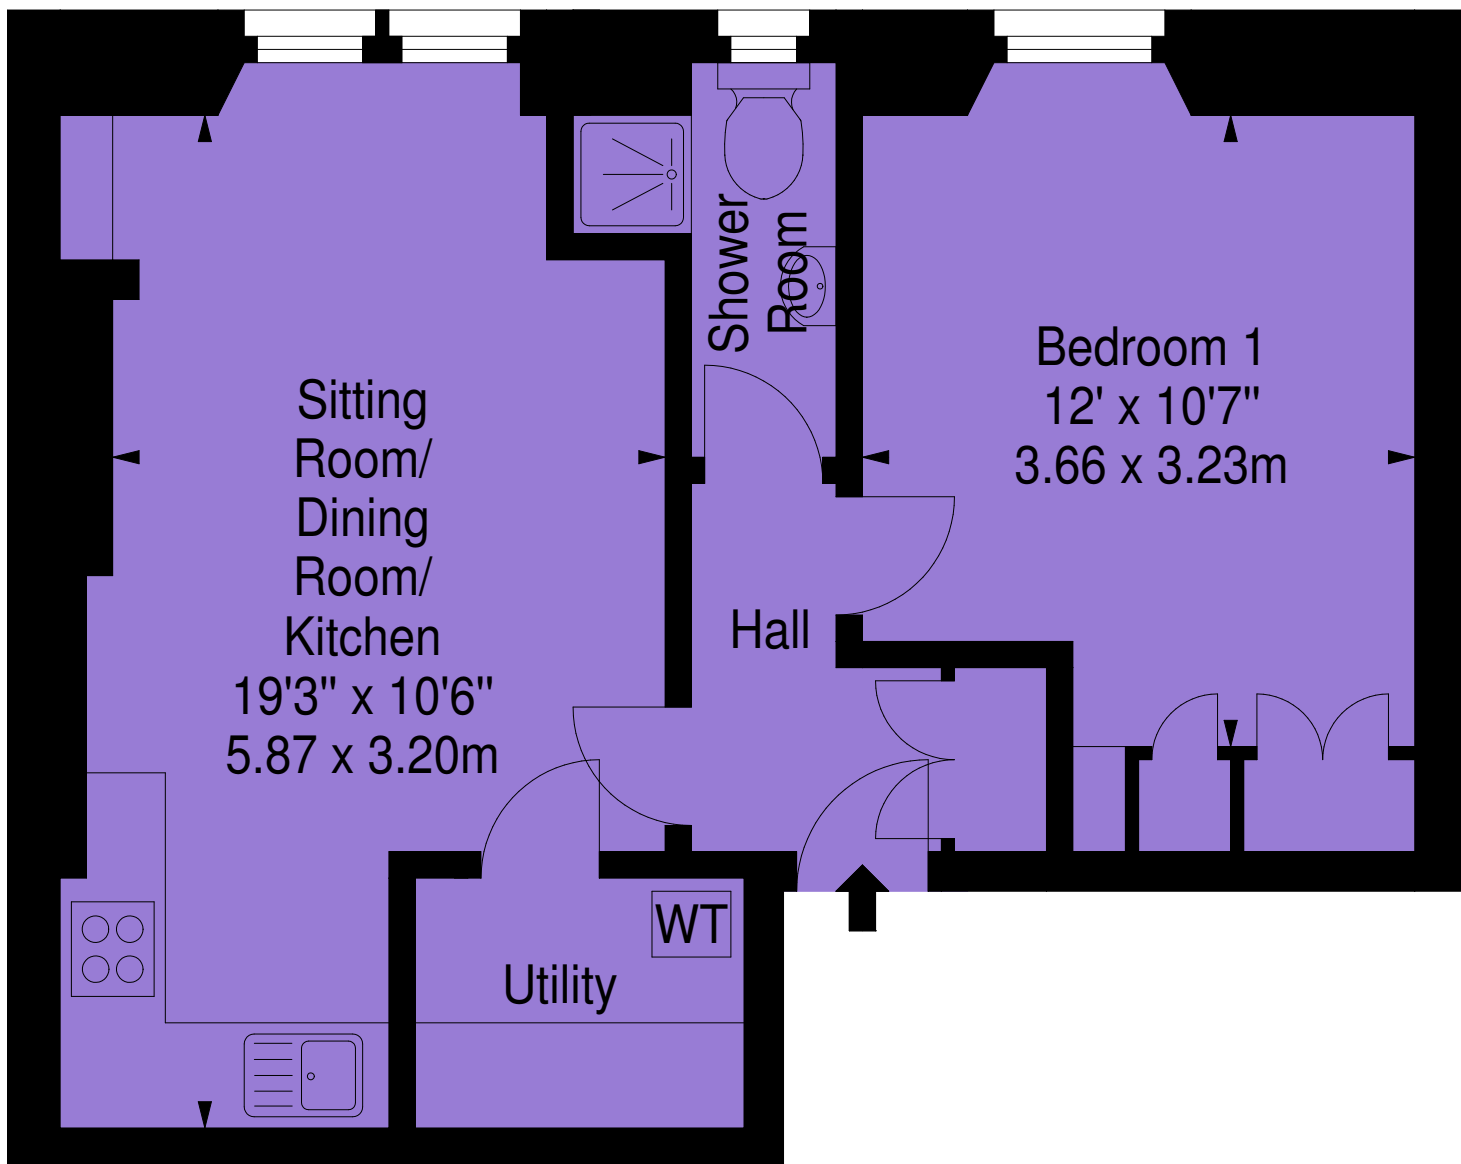

**11 F15 Yeaman Place,
Edinburgh,
Midlothian, EH11 1BR**

Approx. Gross Internal Area
441 Sq Ft - 40.97 Sq M
For identification only. Not to scale.
© SquareFoot 2018

Third Floor