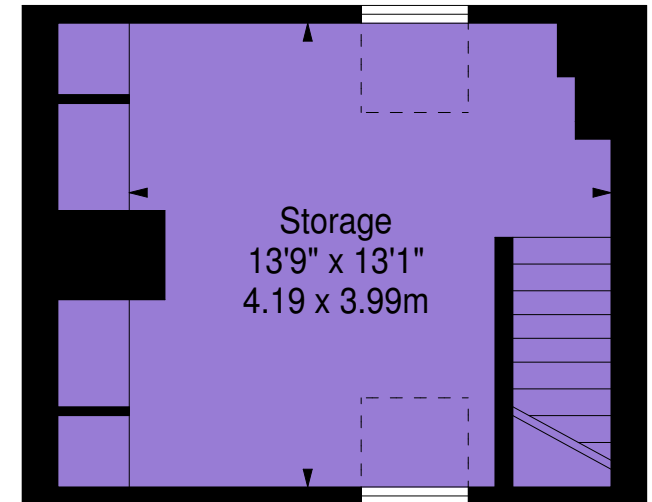

25 Lennymuir, EH12 0AP

Approx. Gross Internal Area
949 Sq Ft - 88.16 Sq M
For identification only. Not to scale.
© SquareFoot 2018

Ground Floor

First Floor

Second Floor