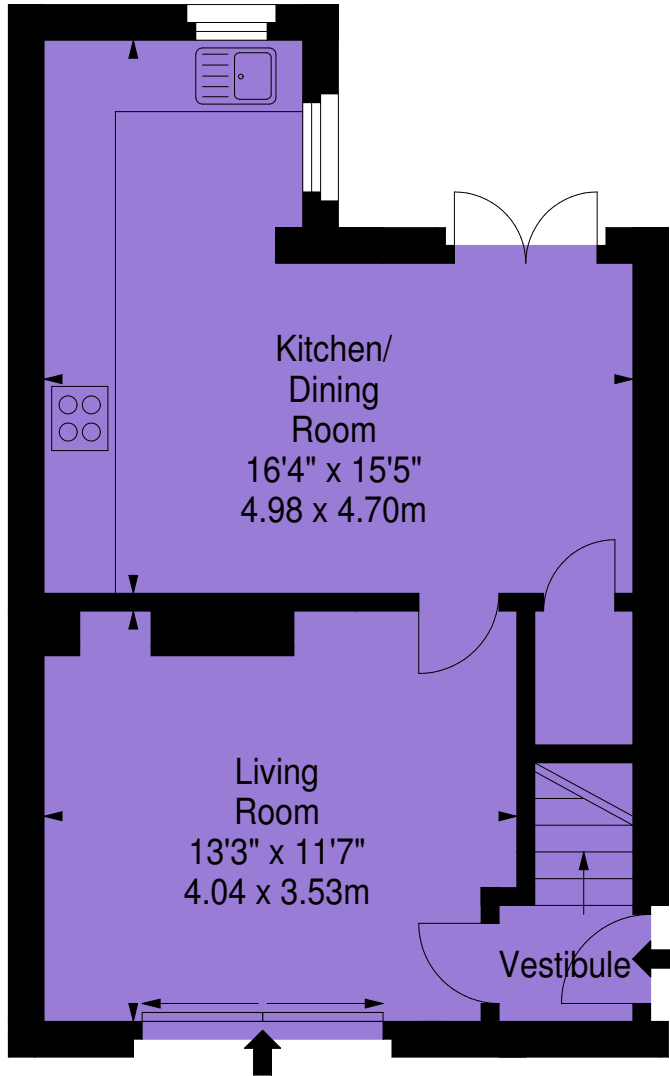

25 Lennymuir, EH12 0AP

Approx. Gross Internal Area
949 Sq Ft - 88.16 Sq M
For identification only. Not to scale.
© SquareFoot 2018

Ground Floor

First Floor

Second Floor