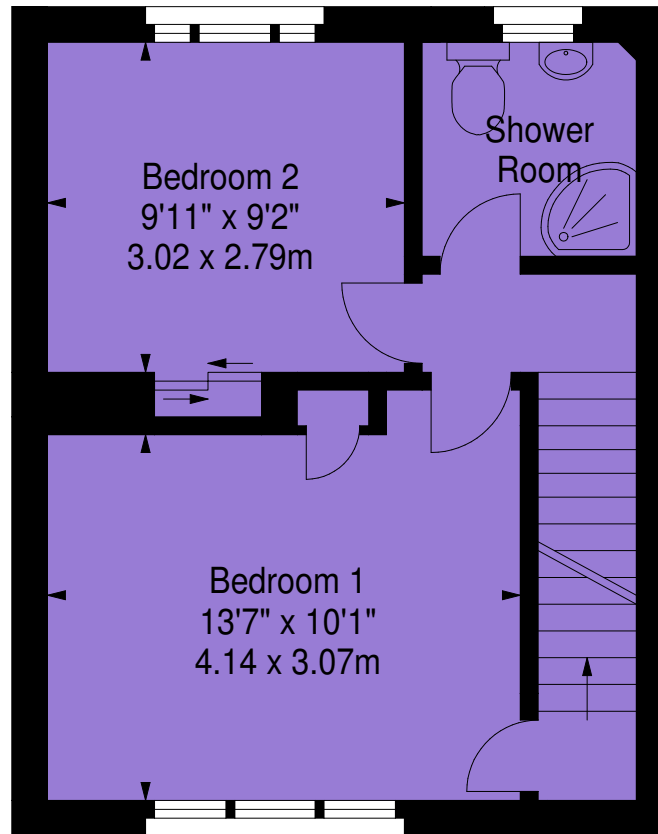

25 Lennymuir, EH12 0AP

Approx. Gross Internal Area
949 Sq Ft - 88.16 Sq M
For identification only. Not to scale.
© SquareFoot 2018

Ground Floor

First Floor

Second Floor