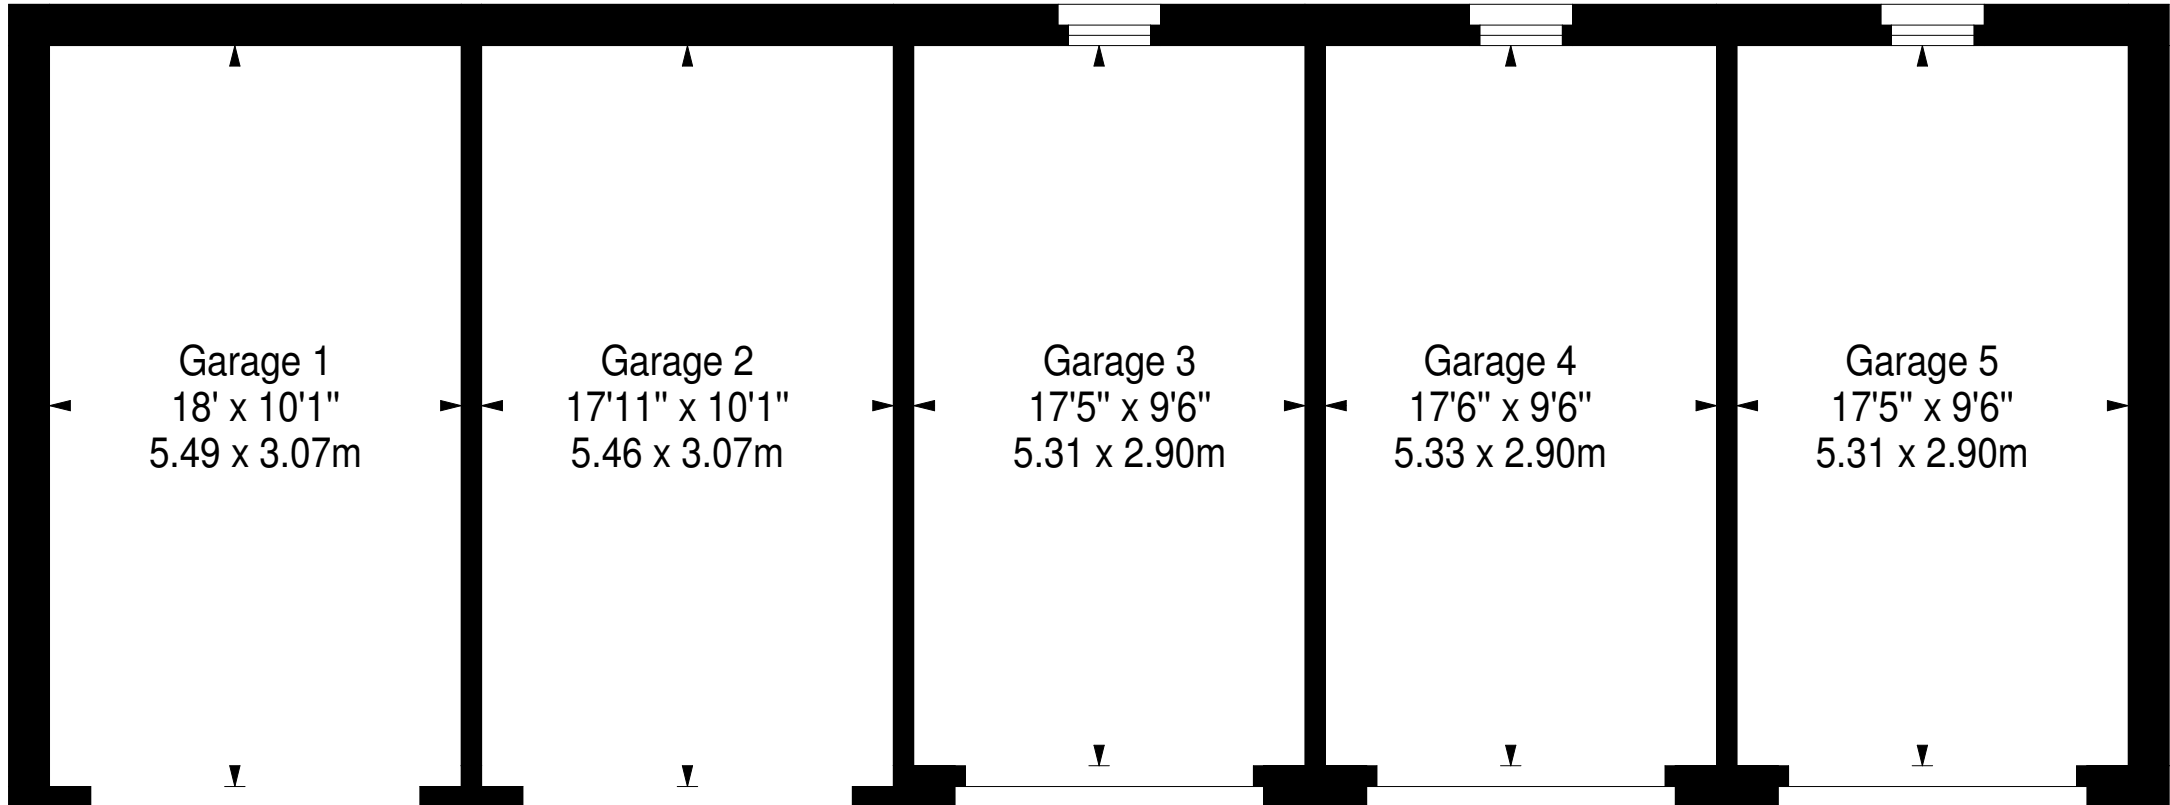

**Garage,
Hailes Gardens,
Edinburgh, Eh13 0JL**

Approx. Gross Internal Area
894 Sq Ft - 83.05 Sq M
For identification only. Not to scale.
© SquareFoot 2020

Ground Floor