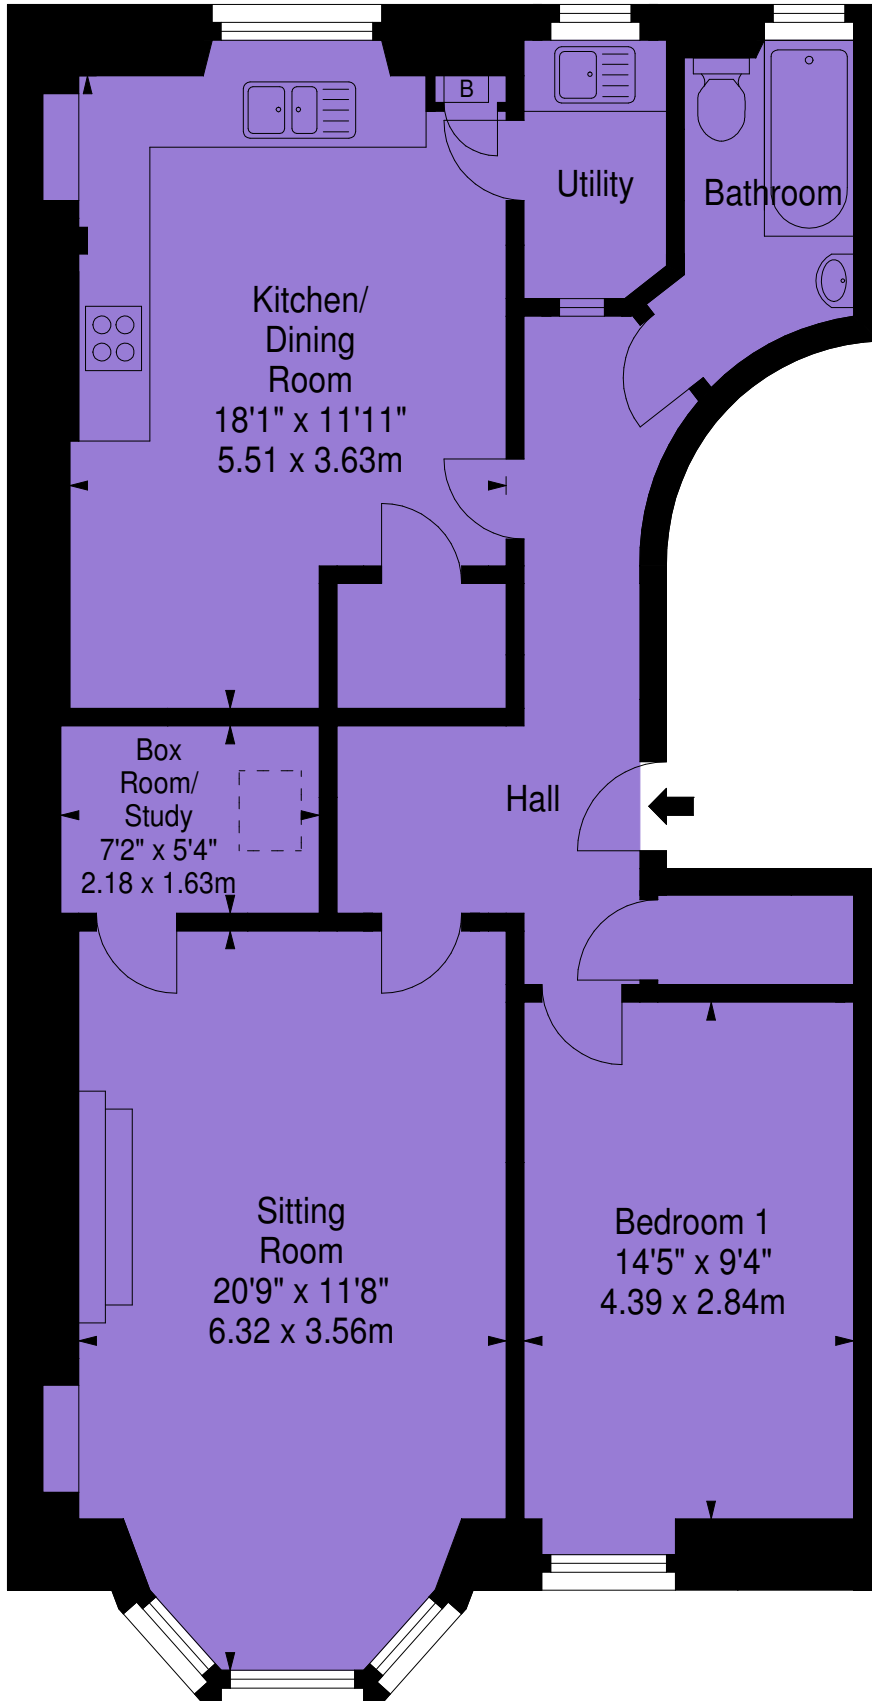

**Bruntsfield Avenue,
Edinburgh,
Midlothian, EH10 4EW**

Approx. Gross Internal Area
850 Sq Ft - 78.97 Sq M
For identification only. Not to scale.
© SquareFoot 2020

Fourth Floor