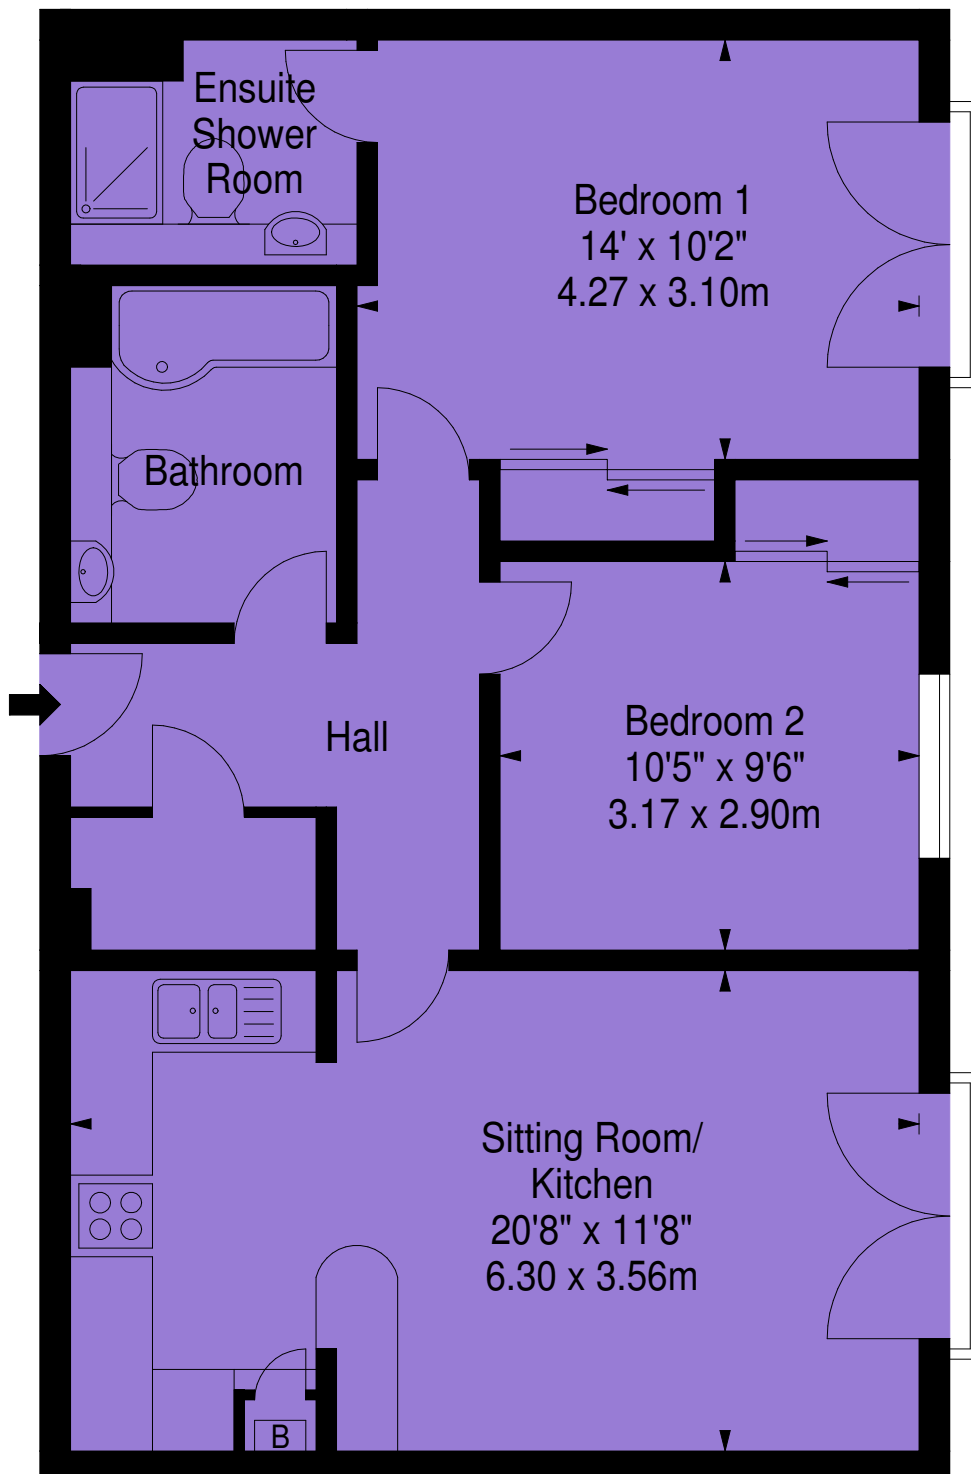

**16 F8 New Mart Square,
Edinburgh,
Midlothian, EH14 1TJ**

Approx. Gross Internal Area
716 Sq Ft - 66.52 Sq M
For identification only. Not to scale.
© SquareFoot 2021

Second Floor