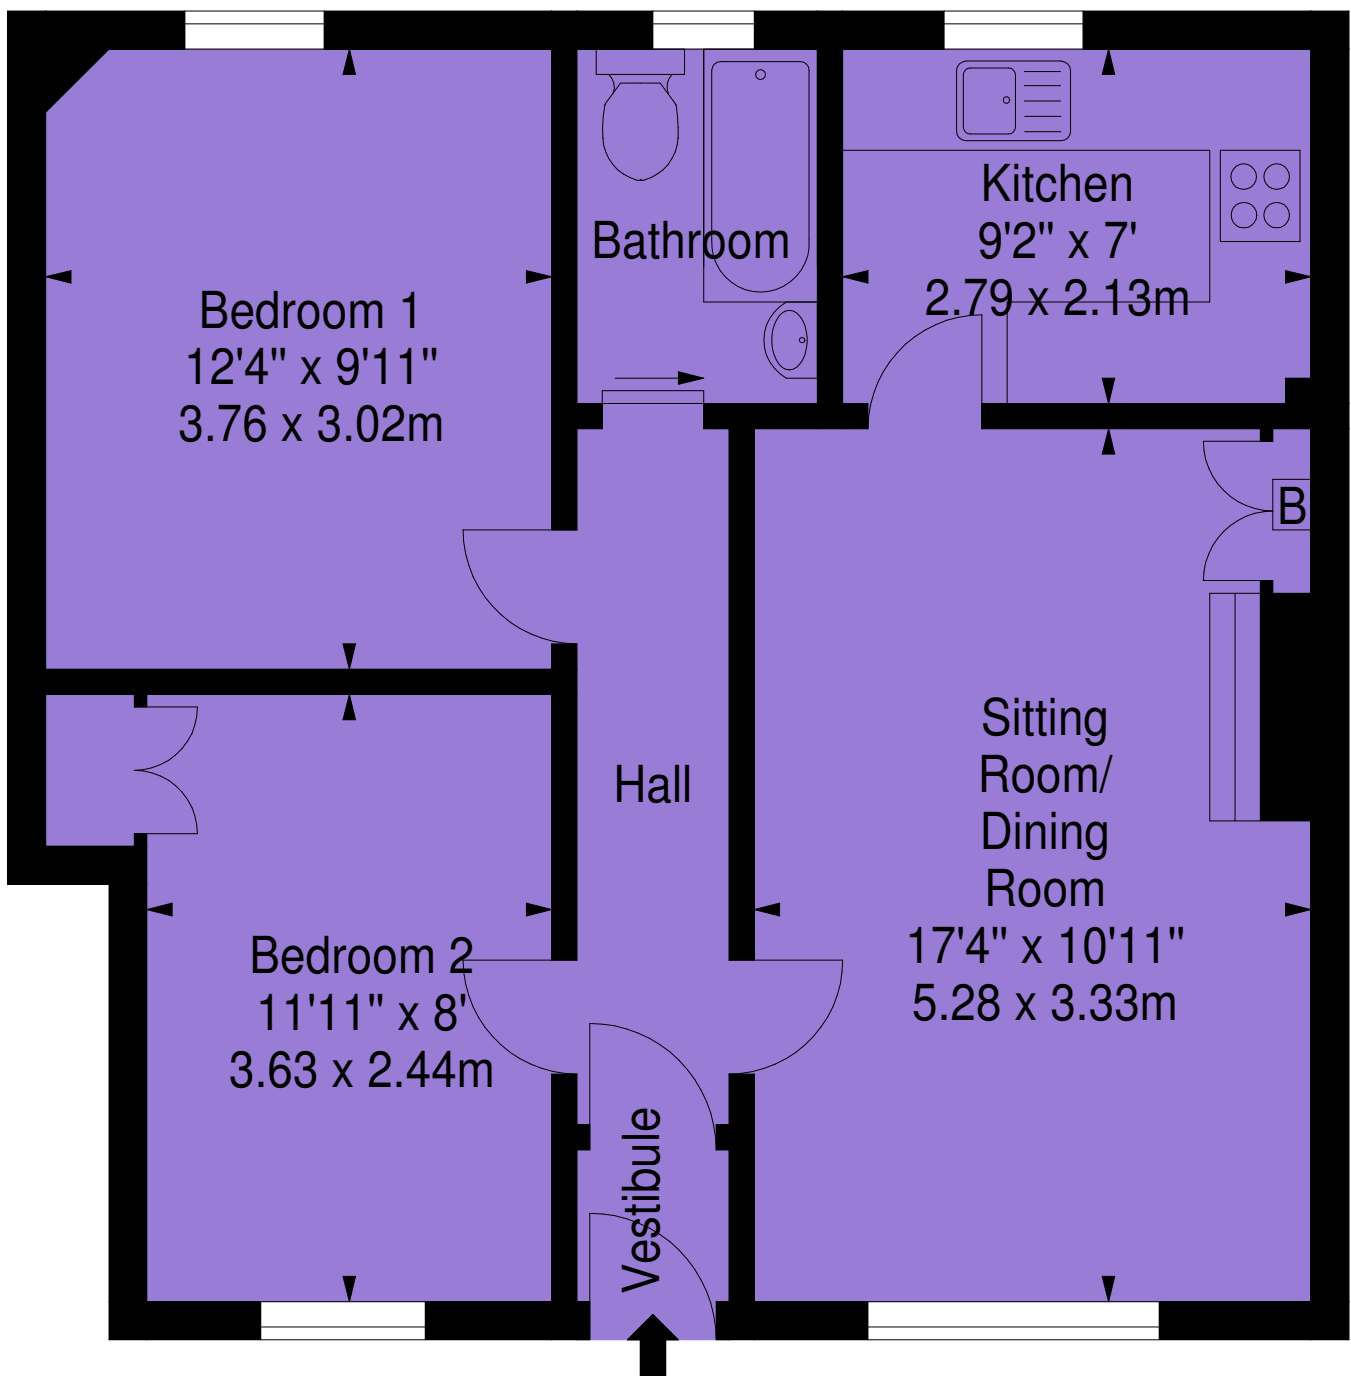

**11 Stenhouse Gardens,
Edinburgh,
Midlothian, EH11 3JL**

Approx. Gross Internal Area
601 Sq Ft - 55.83 Sq M
For identification only. Not to scale.
© SquareFoot 2018

Ground Floor