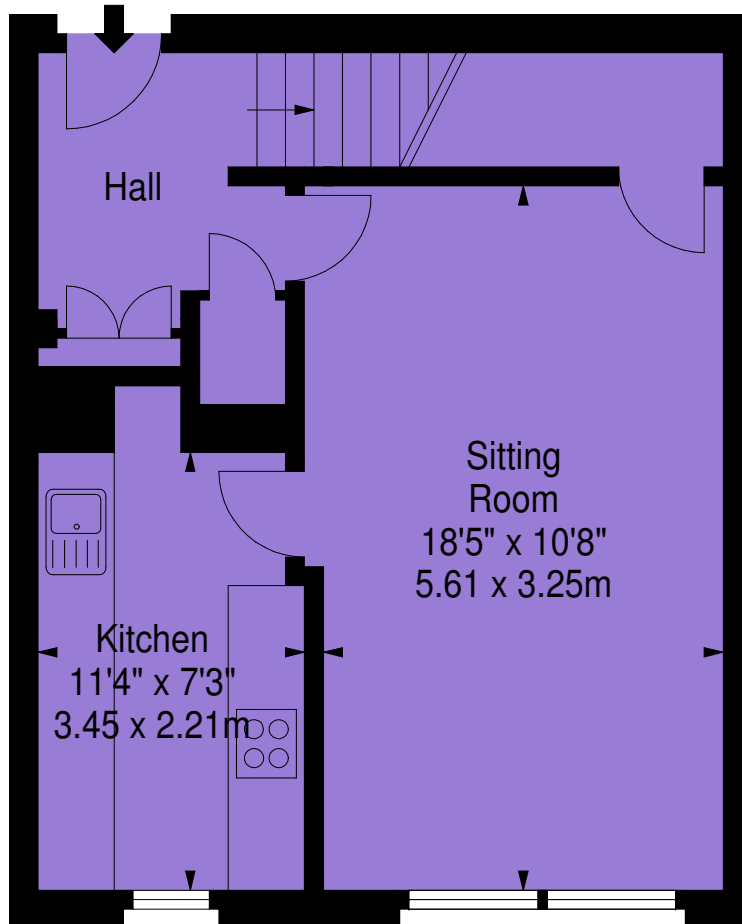

21 Carnegie Court,  
Edinburgh,  
Midlothian, EH8 9SN

Approx. Gross Internal Area  
792 Sq Ft - 73.58 Sq M  
For identification only. Not to scale.  
© SquareFoot 2020

First Floor

Second Floor