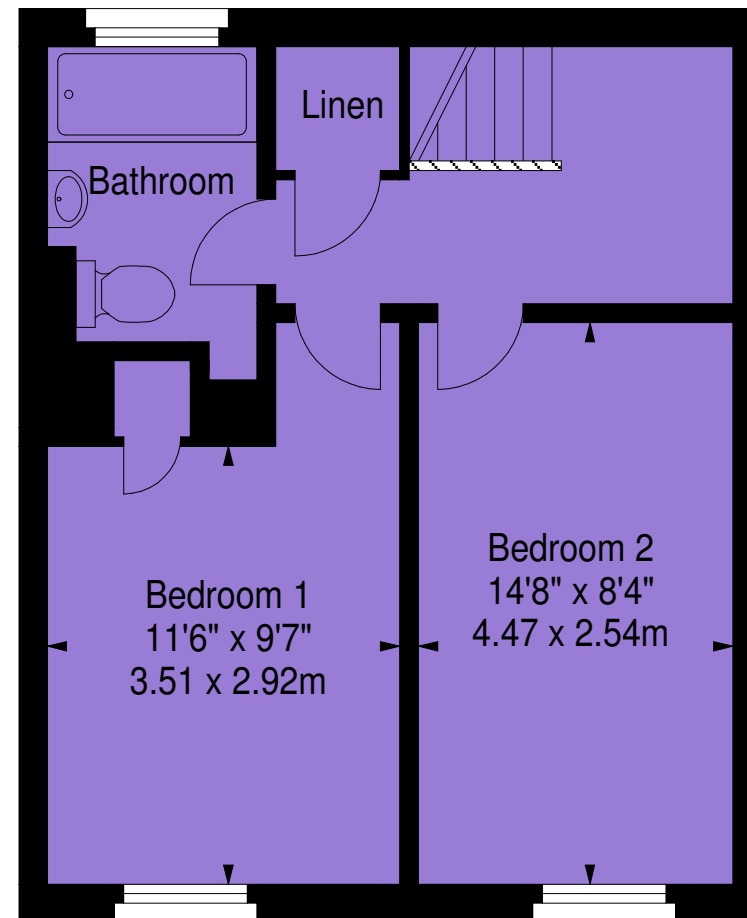

21 Carnegie Court,  
Edinburgh,  
Midlothian, EH8 9SN

Approx. Gross Internal Area  
792 Sq Ft - 73.58 Sq M  
For identification only. Not to scale.  
© SquareFoot 2020

First Floor

Second Floor