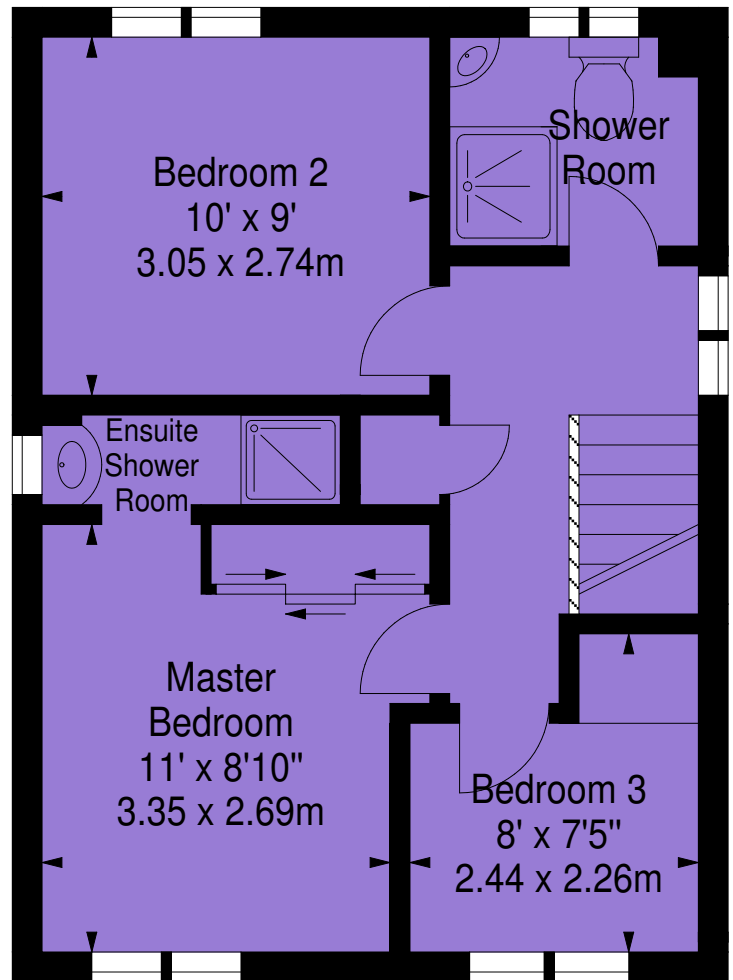

**15 East Kilngate Wynd,
Edinburgh,
Midlothian, EH17 8UQ**

Approx. Gross Internal Area
785 Sq Ft - 72.93 Sq M
For identification only. Not to scale.
© SquareFoot 2019

Ground Floor

First Floor