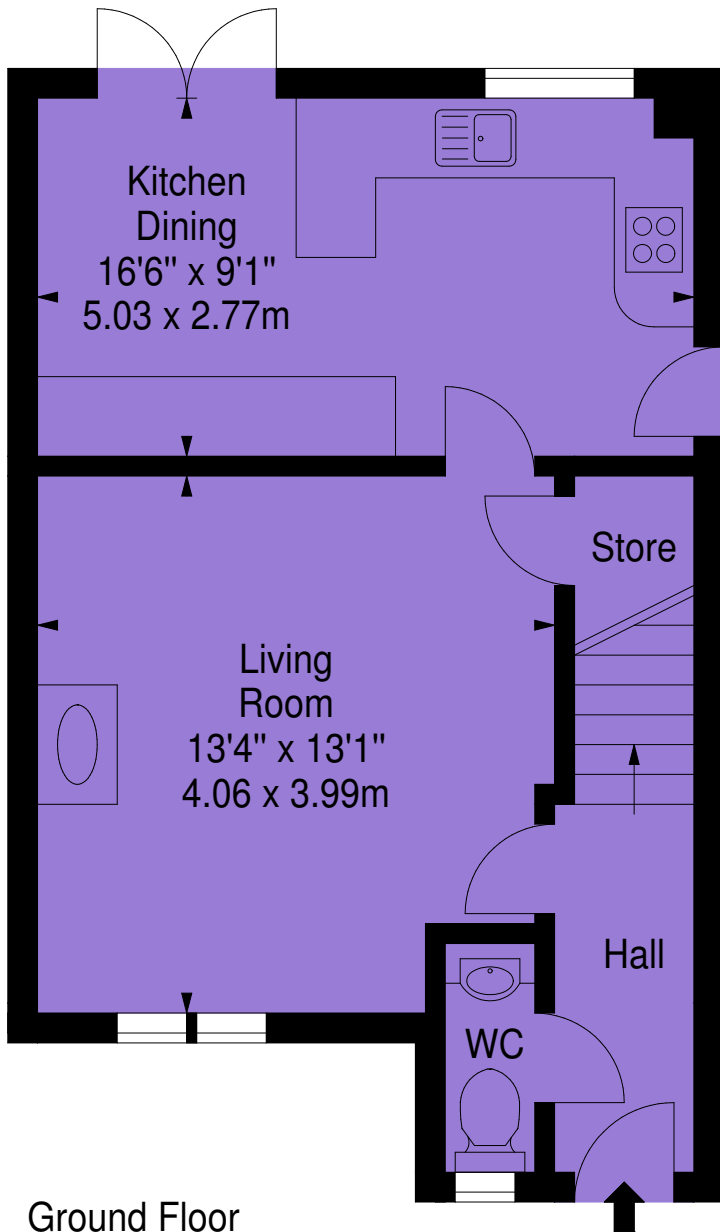

**15 East Kilngate Wynd,
Edinburgh,
Midlothian, EH17 8UQ**

Approx. Gross Internal Area
785 Sq Ft - 72.93 Sq M
For identification only. Not to scale.
© SquareFoot 2019

Ground Floor

First Floor