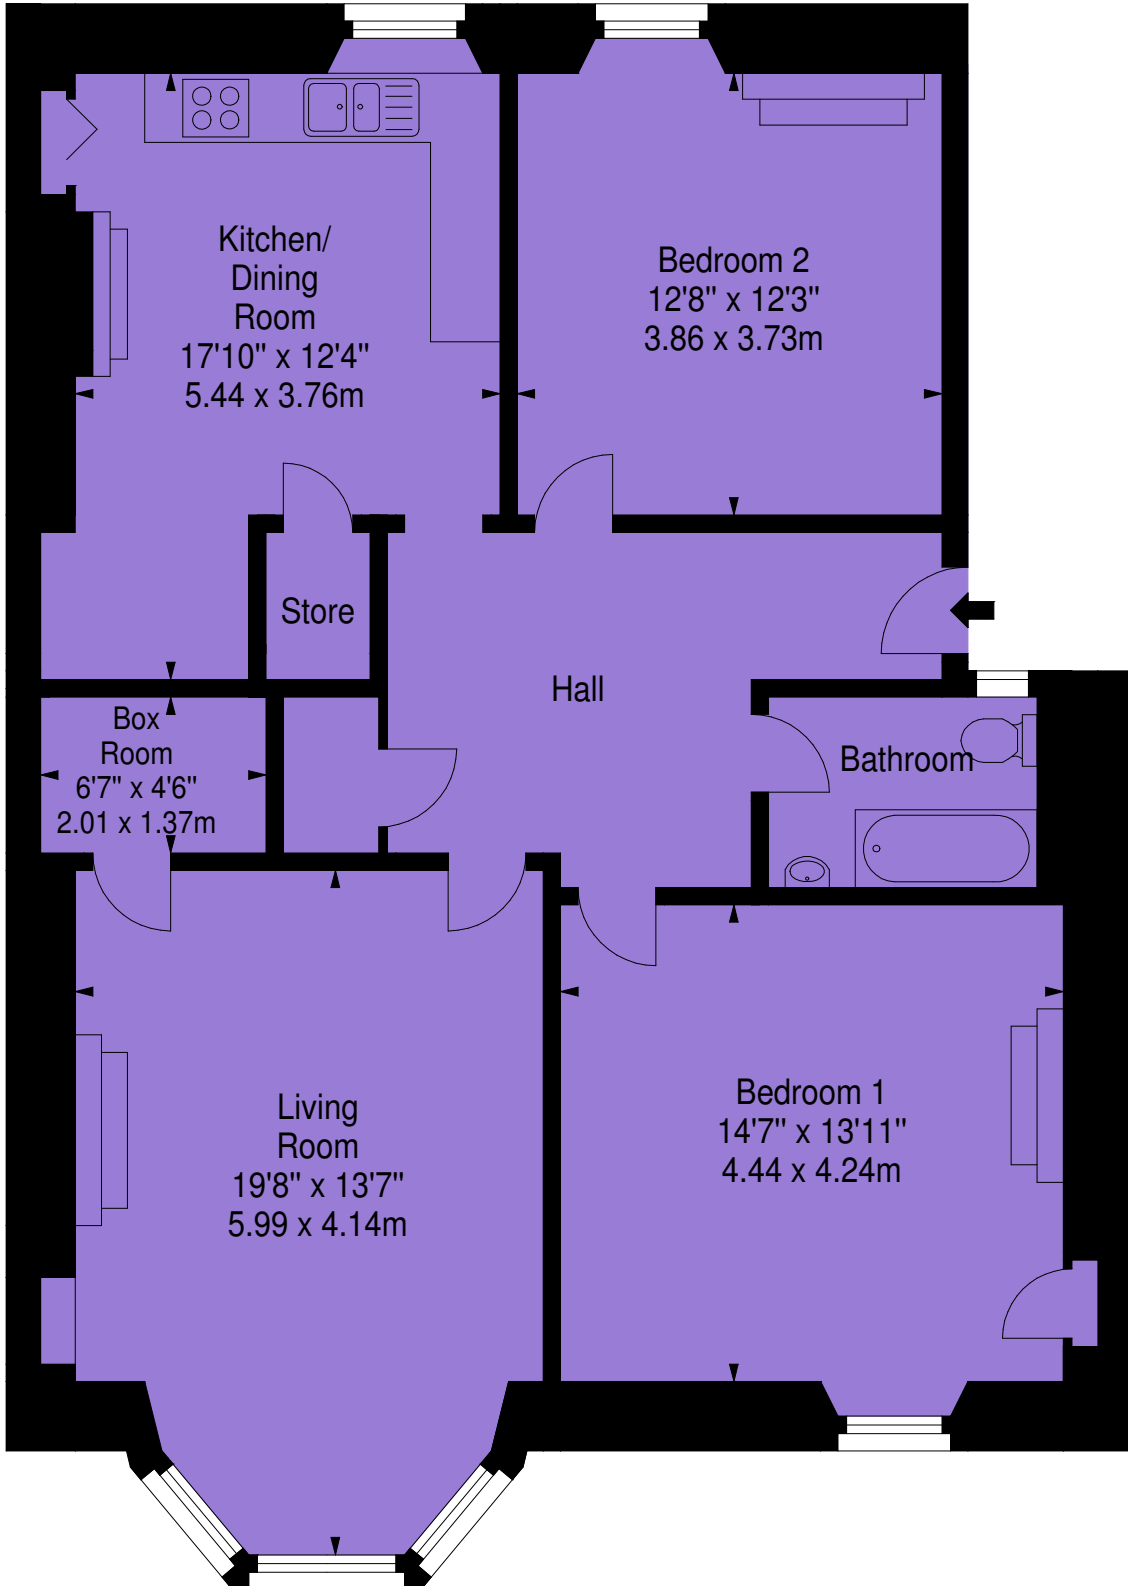

**4 F1 Upper Gilmore Place,  
Edinburgh,  
Midlothian, EH3 9NP**

Approx. Gross Internal Area  
1088 Sq Ft - 101.08 Sq M  
For identification only. Not to scale.  
© SquareFoot 2018

First Floor