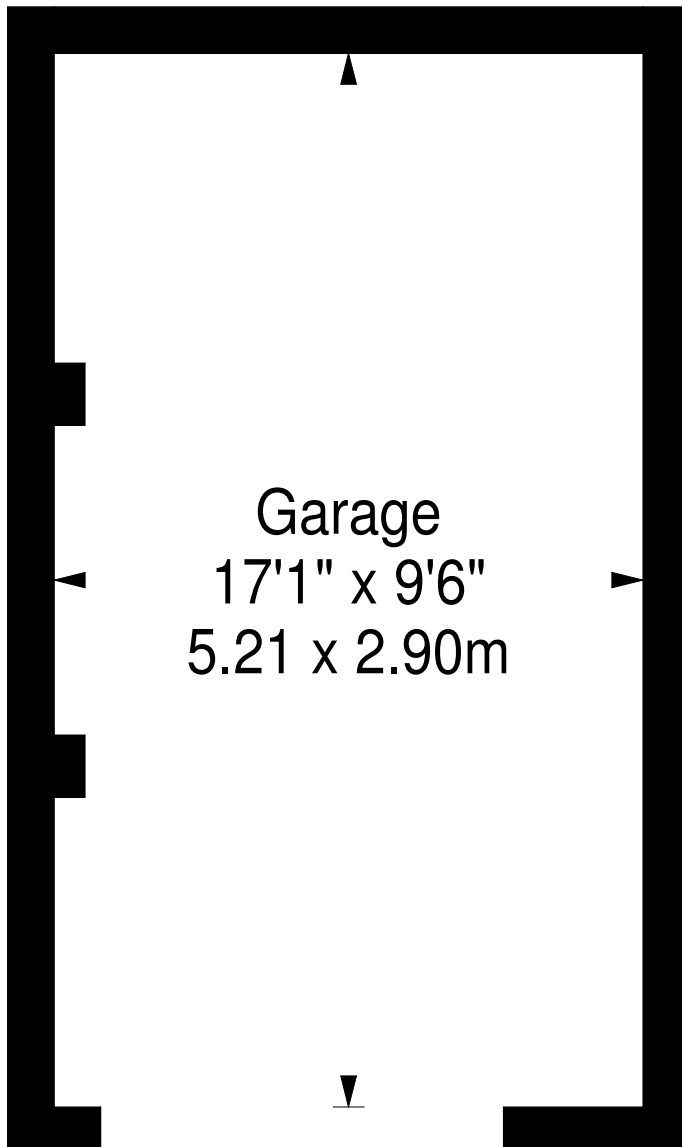

**Garage,
Orchard Brae Gardens,
Edinburgh, EH4 2UQ**

SquareFoot

Approx. Gross Internal Area

162 Sq Ft - 15.05 Sq M

For identification only. Not to scale.

© SquareFoot 2021

Ground Floor