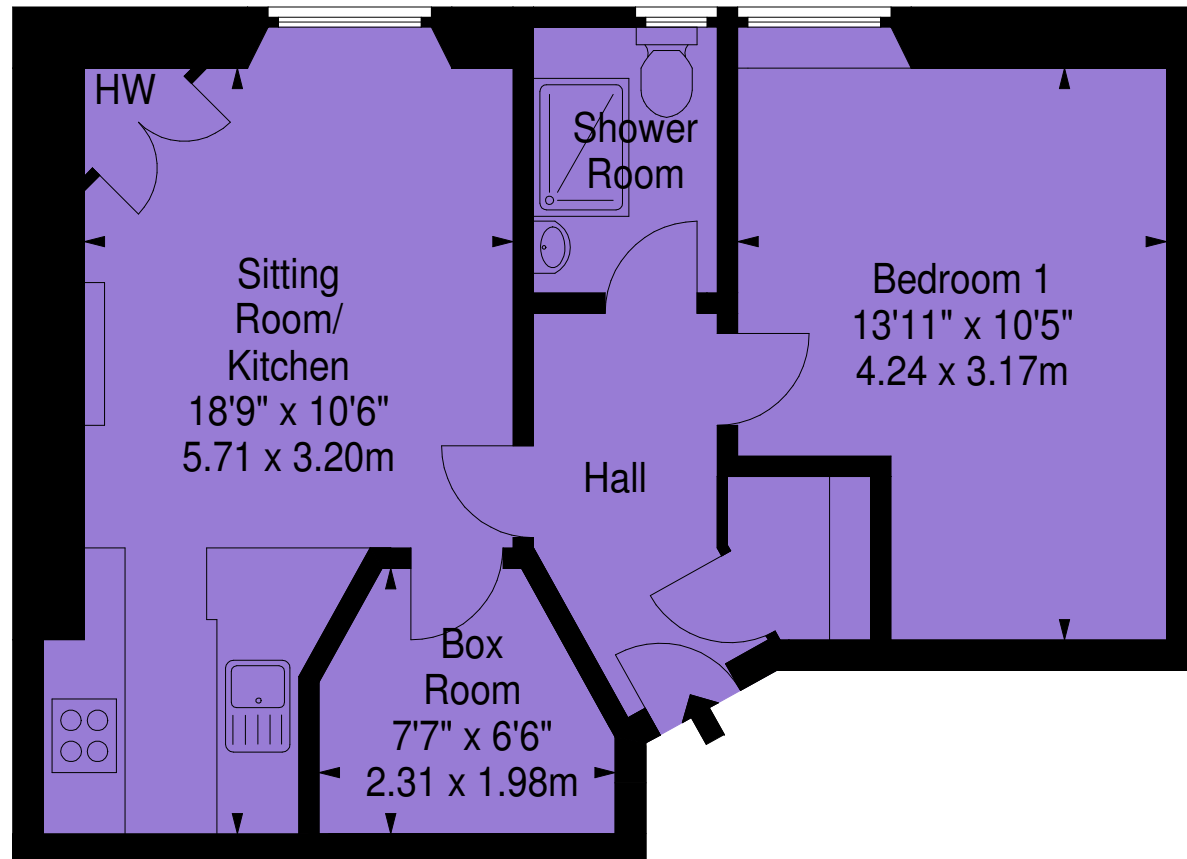

5 F9 Wheatfield Street,
Edinburgh,
Midlothian, EH11 2NZ

Approx. Gross Internal Area
450 Sq Ft - 41.81 Sq M
For identification only. Not to scale.
© SquareFoot 2021

Second Floor