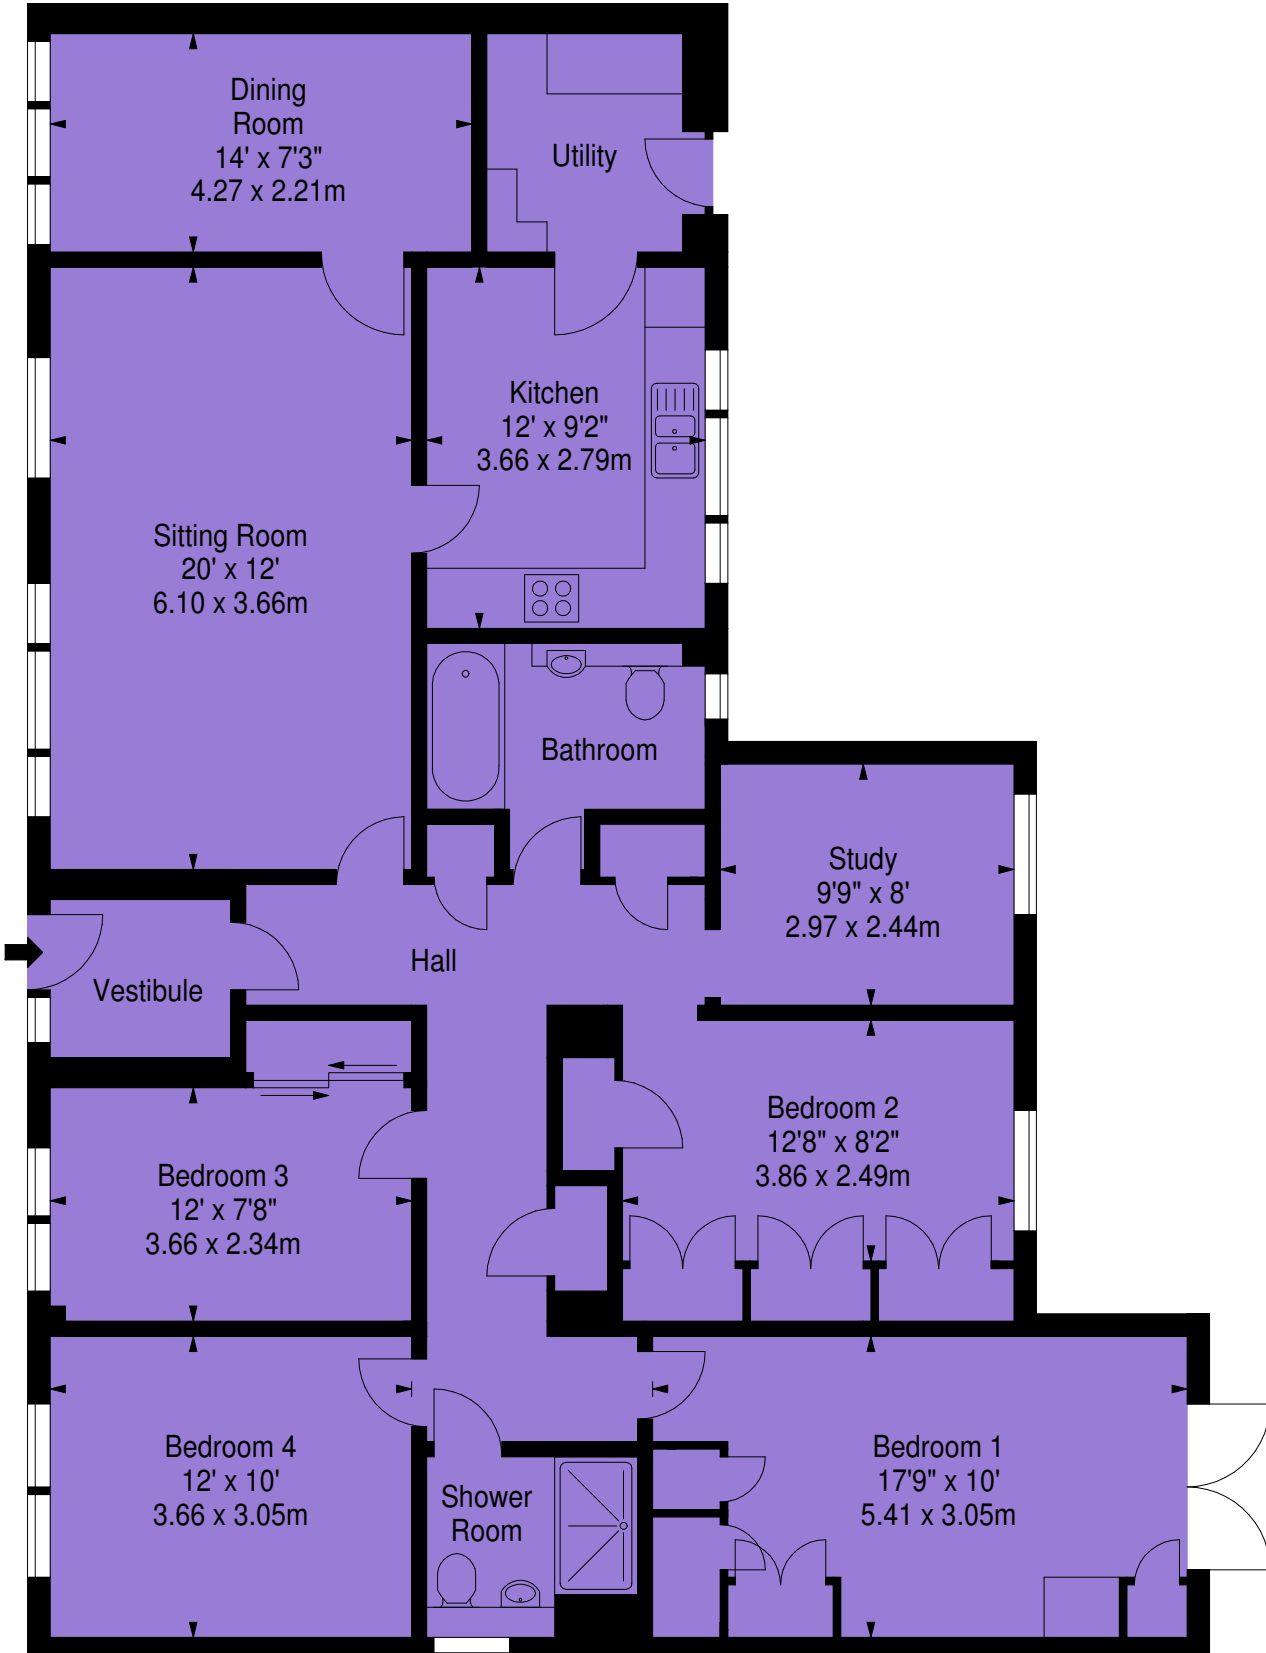

**2 Whitelea Crescent,
Balerno,
Midlothian, EH14 7HF**

Approx. Gross Internal Area
1509 Sq Ft - 140.19 Sq M
For identification only. Not to scale.
© SquareFoot 2020

Ground Floor