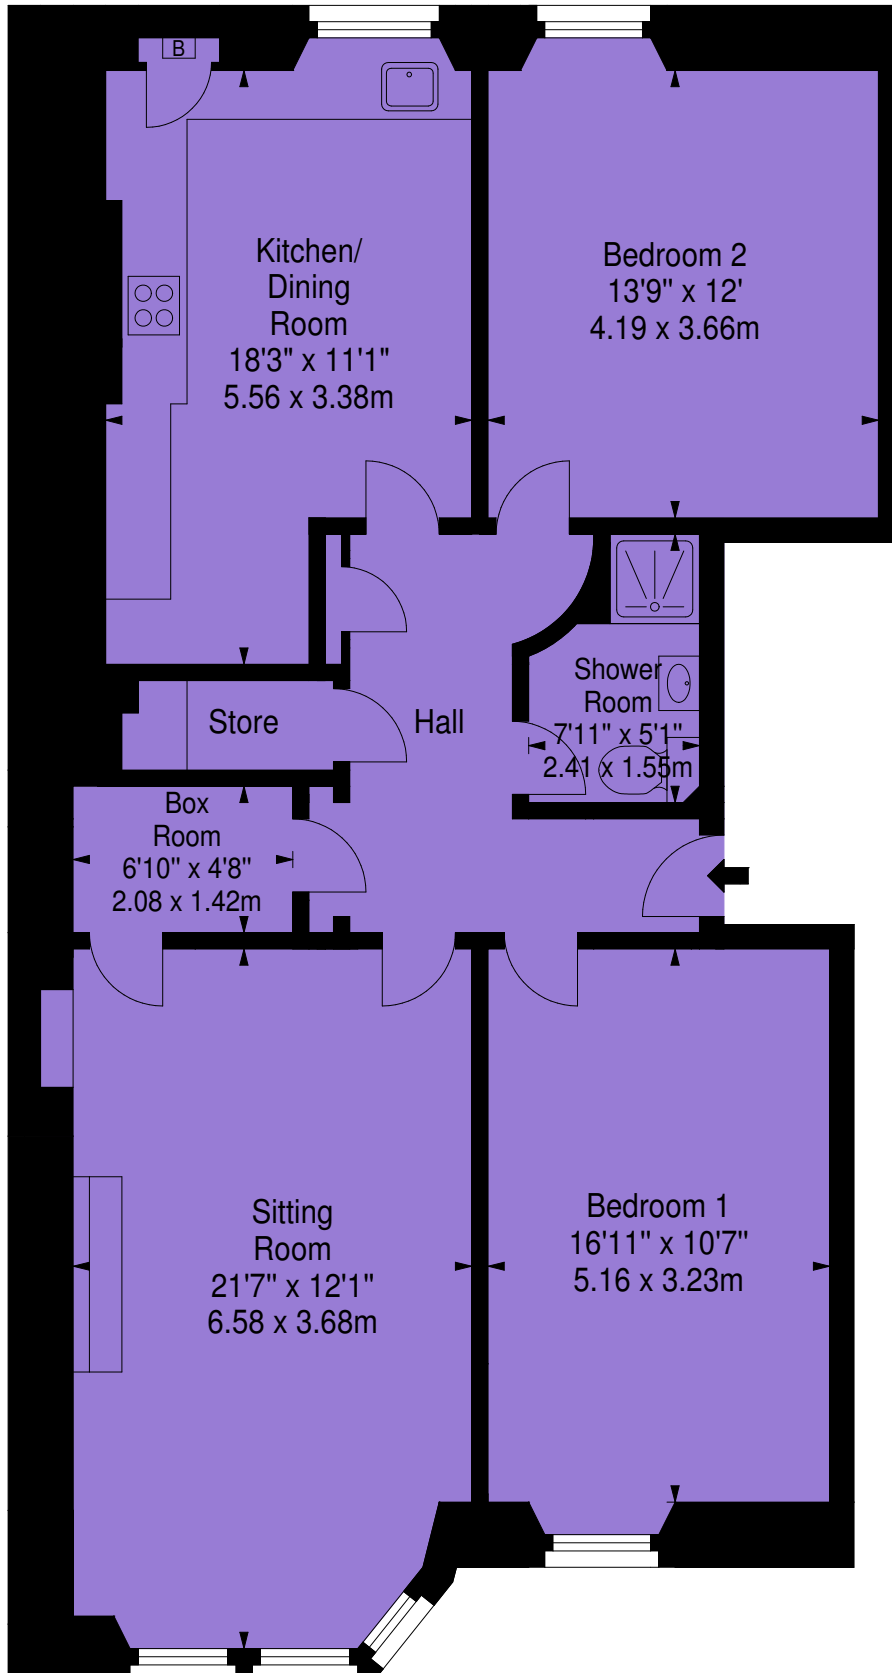

20 F4 Marchmont Road,  
Edinburgh,  
Midlothian, EH9 1HZ

Approx. Gross Internal Area  
1030 Sq Ft - 95.69 Sq M  
For identification only. Not to scale.  
© SquareFoot 2018

First Floor