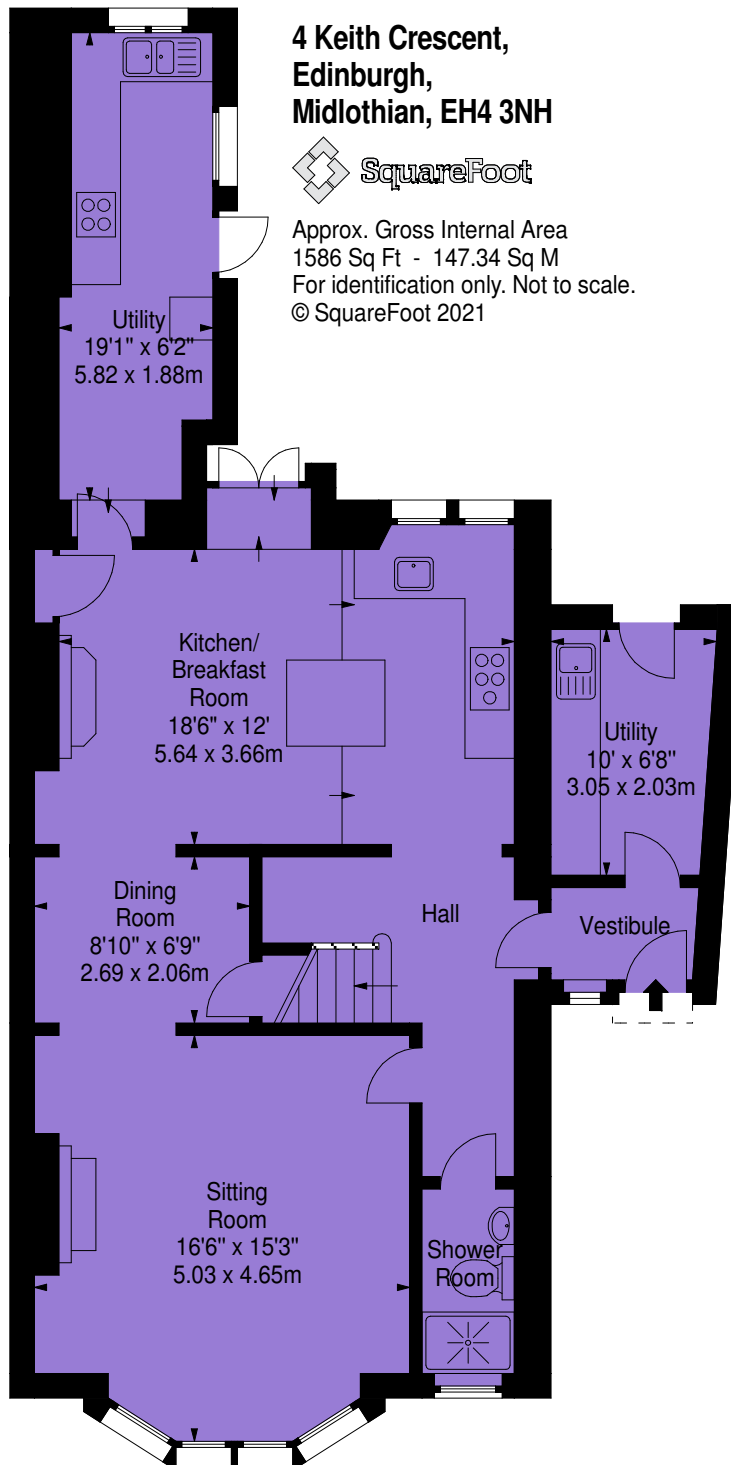

**4 Keith Crescent,
Edinburgh,
Midlothian, EH4 3NH**

Approx. Gross Internal Area
1586 Sq Ft - 147.34 Sq M
For identification only. Not to scale.
© SquareFoot 2021

Ground Floor

First Floor