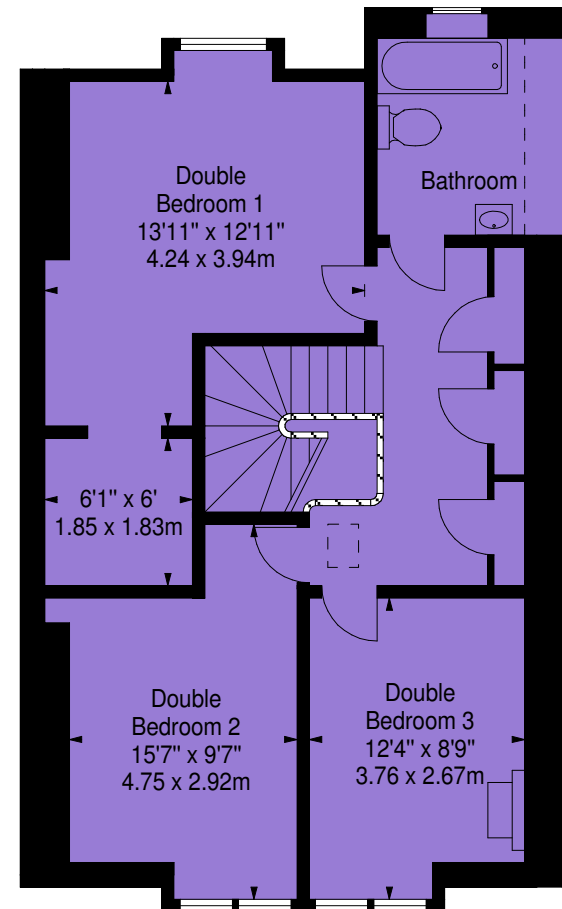

**4 Keith Crescent,
Edinburgh,
Midlothian, EH4 3NH**

Approx. Gross Internal Area
1586 Sq Ft - 147.34 Sq M
For identification only. Not to scale.
© SquareFoot 2021

Ground Floor

First Floor