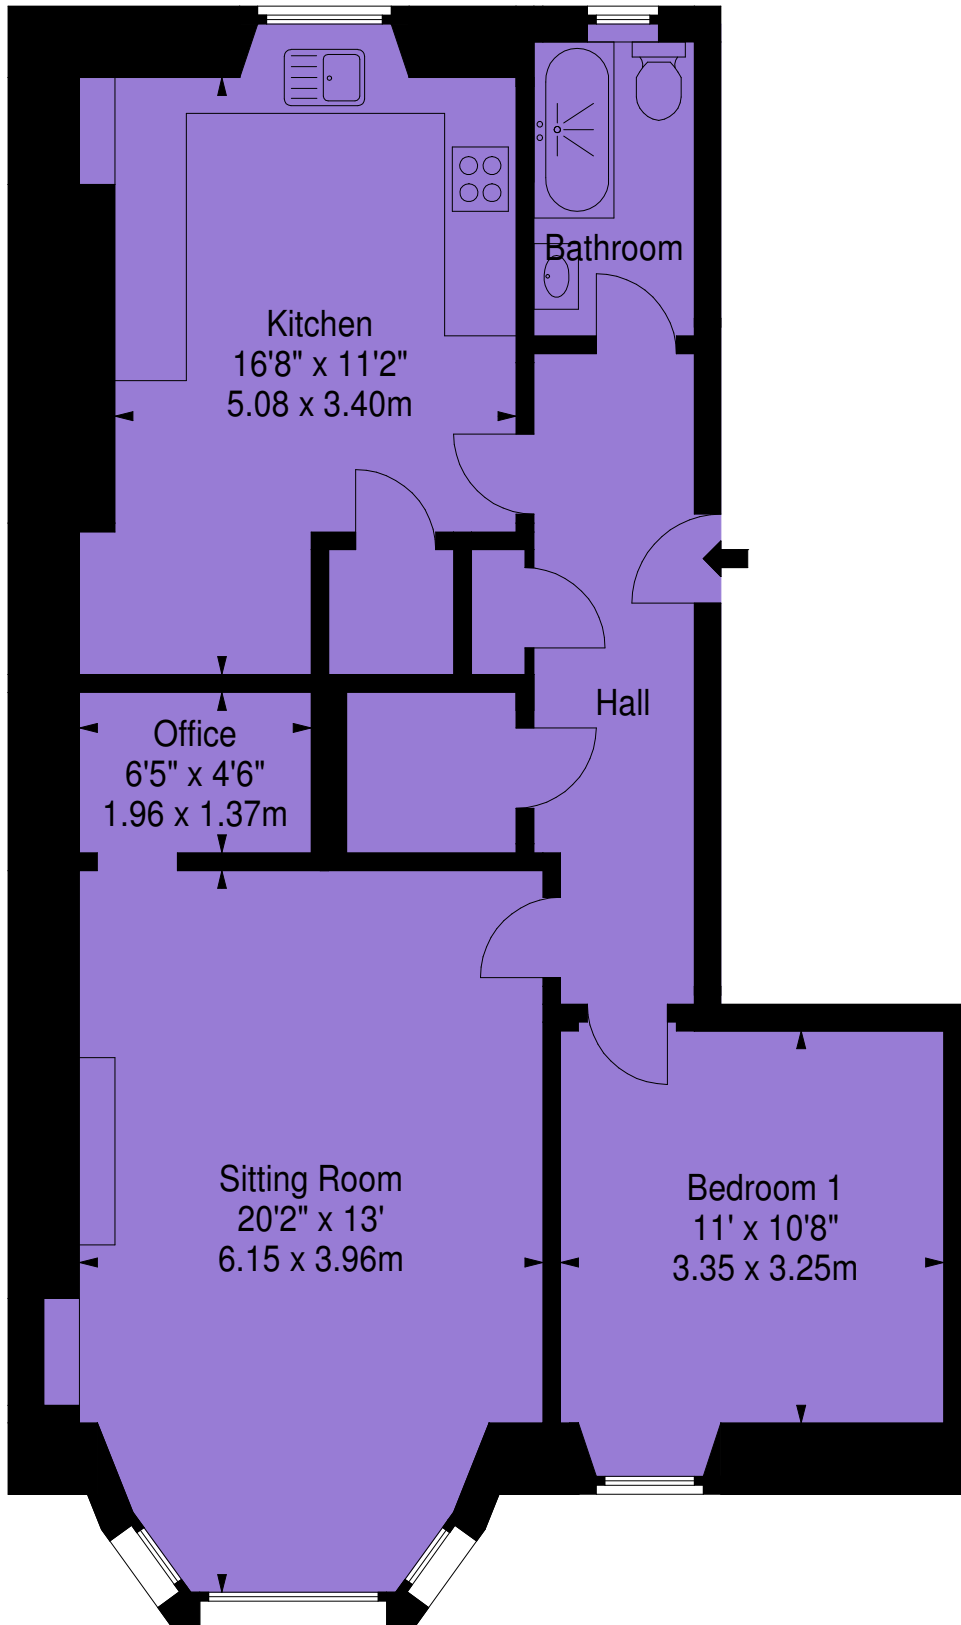

**45 3F1 Roseburn Terrace,
Edinburgh, EH12 5NQ**

Approx. Gross Internal Area
789 Sq Ft - 73.30 Sq M
For identification only. Not to scale.
© SquareFoot 2021

Third Floor